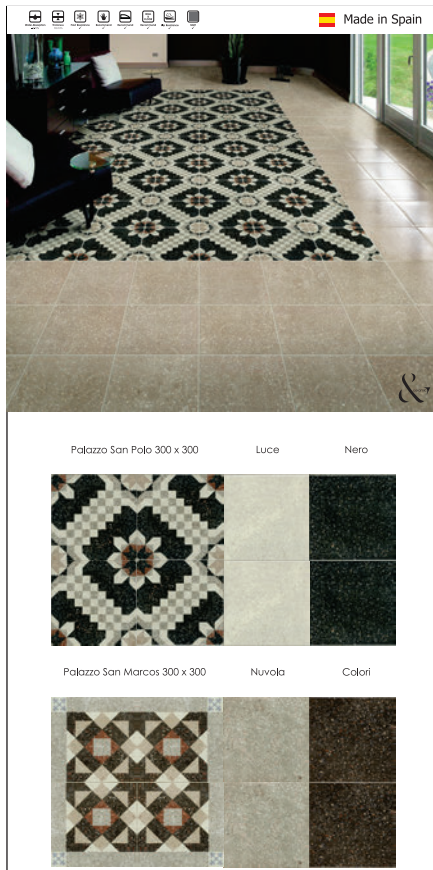

and ceramic