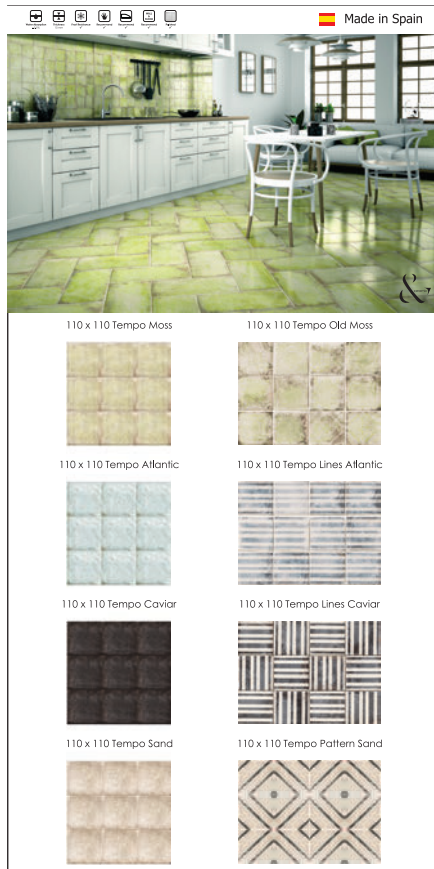

and ceramic

and ceramic

and ceramic

and ceramic

and ceramic

Import & Marketed by :

D a s i r e t o L I V e

Rainbow Chambers, Next to MTNL, S. V. Road, Kandivali - West, Mumbai - 67.
www.andceramic.com | info@andceramic.com | Mumbai | INDIA