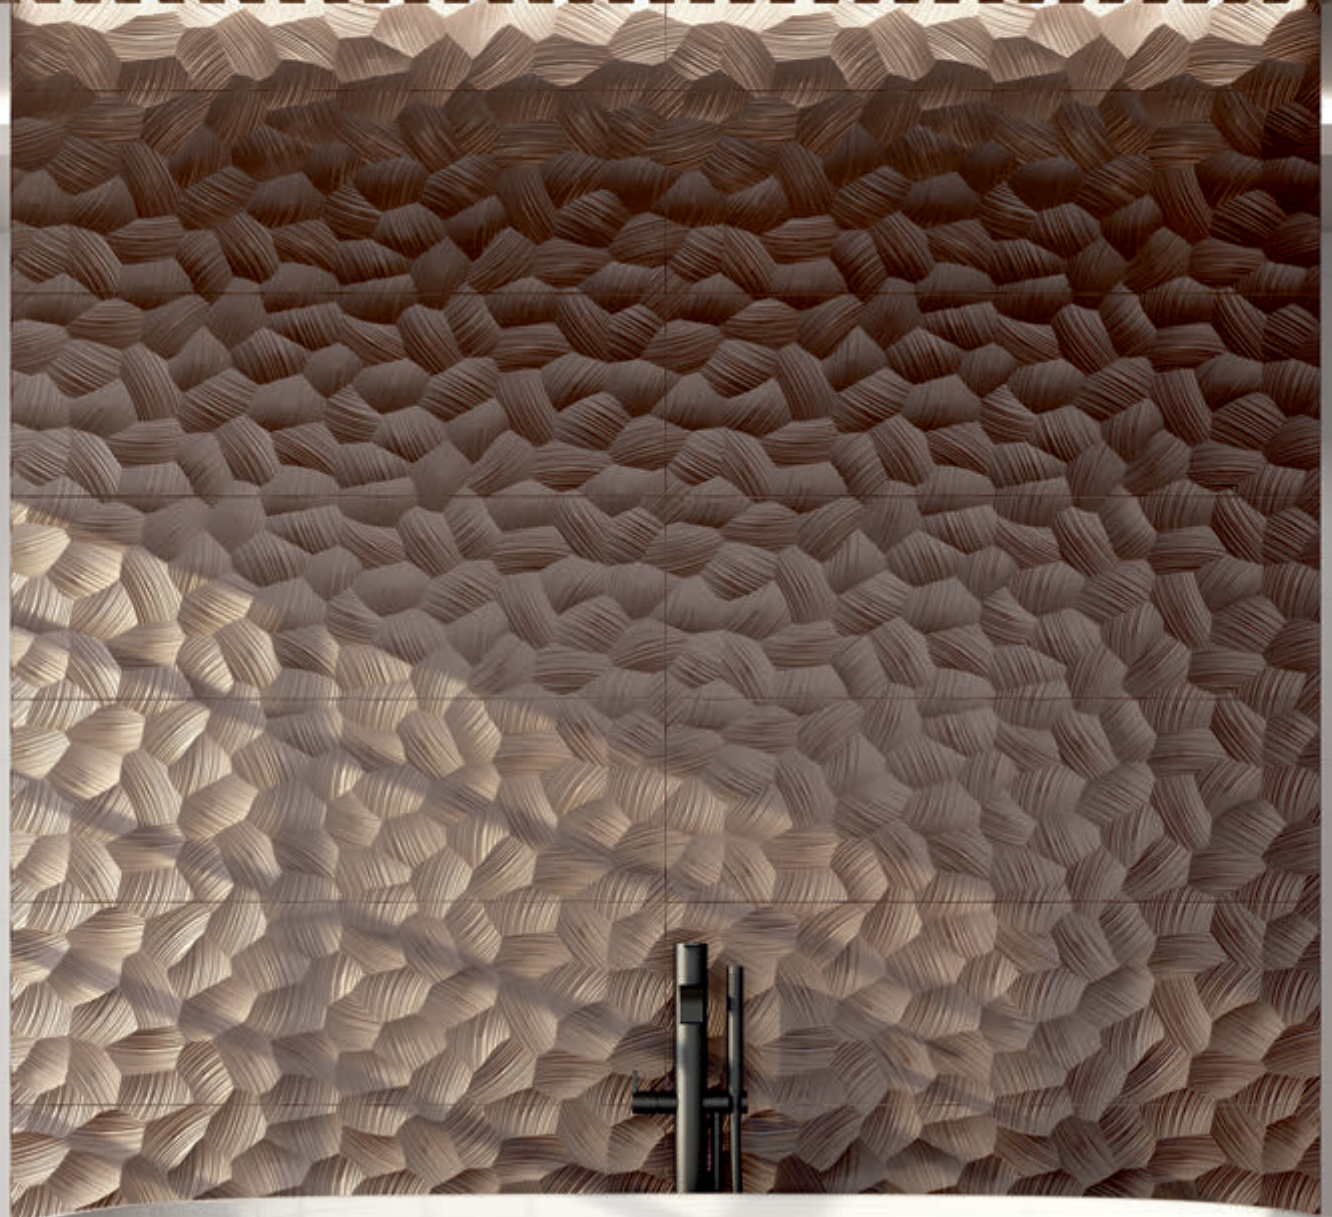

Circle

Water Absorption
≤0.5%

Thickness
8-10 mm

Frost Resistance
✓

Recommend
✓

WALL
Recommend
✓

Metallic
✓

315 x 1000 Circle Bronze