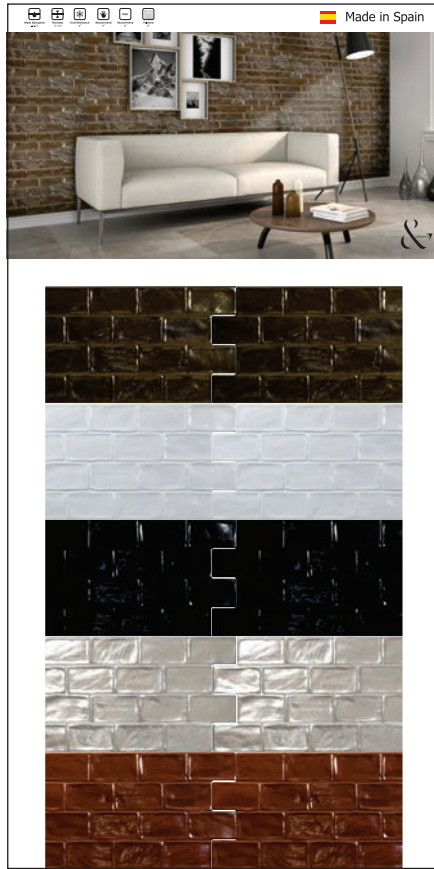

Khan Cream 400 x 1200

Made in Spain

315 X 1000 Walter Beige

Basket Beige 315 X 1000

Landart Beige 315 X 1000

Basket Taupe 315 x 1000

Landart Taupe 315 x1000

and ceramic