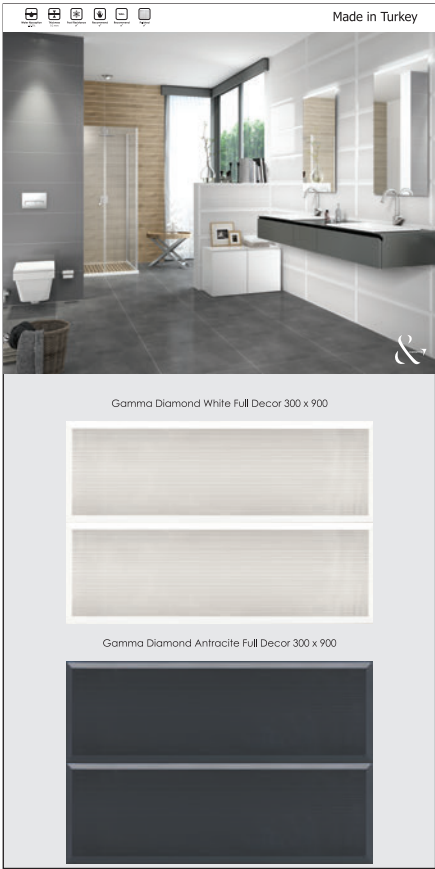

and ceramic

and ceramic

and ceramic

and ceramic

and ceramic

Import & Marketed by :

D a s i r e t o L I V e

Rainbow Chambers, Next to MTNL, S. V. Road, Kandivali - West, Mumbai - 67.
www.andceramic.com | info@andceramic.com | Mumbai | INDIA