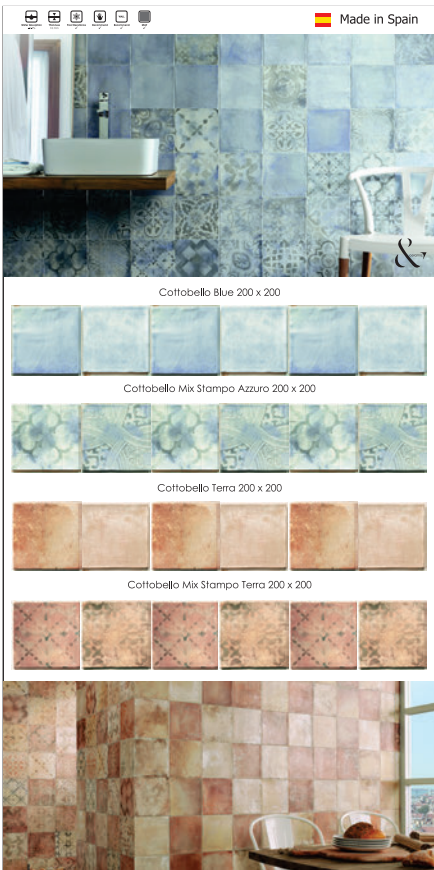

and ceramic