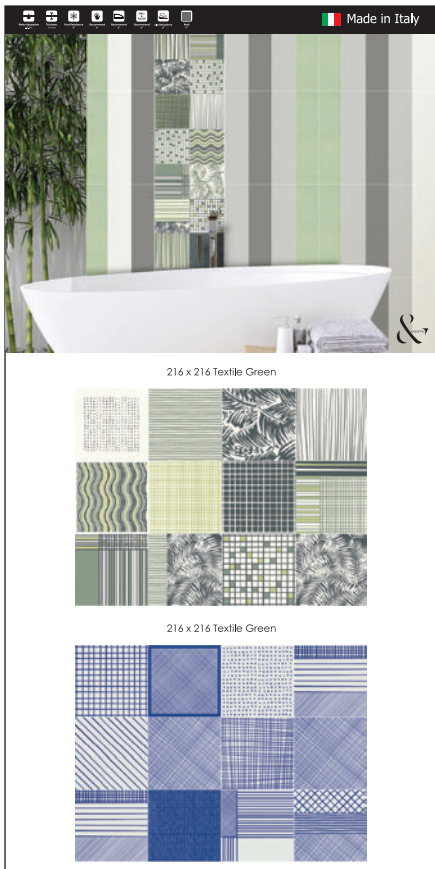

and ceramic

and ceramic

and ceramic

and ceramic

and ceramic

Import & Marketed by :

D a s i r e t o L I V e

Rainbow Chambers, Next to MTNL, S. V. Road, Kandivali - West, Mumbai - 67.
www.andceramic.com | info@andceramic.com | Mumbai | INDIA