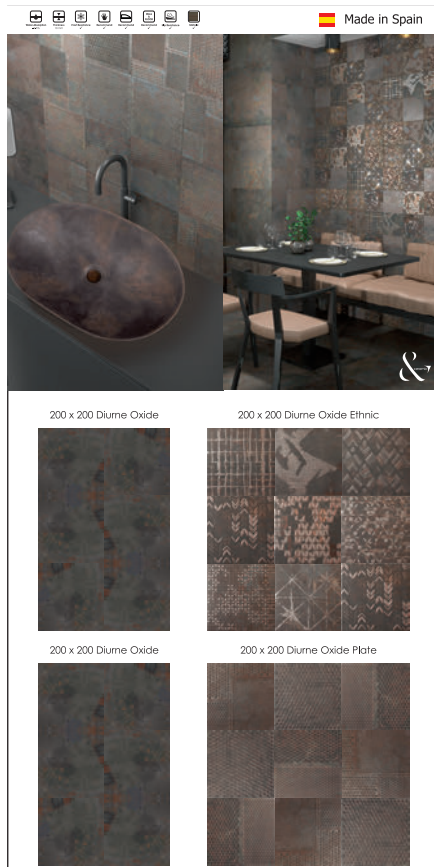

and ceramic

and ceramic

and ceramic

and ceramic

and ceramic

Import & Marketed by :

D a s i r e t o L I V e

Rainbow Chambers, Next to MTNL, S. V. Road, Kandivali - West, Mumbai - 67.
www.andceramic.com | info@andceramic.com | Mumbai | INDIA