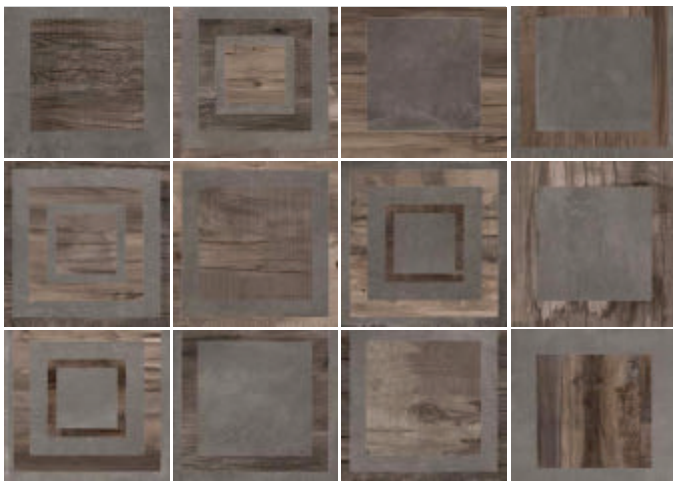

600 x 600 Unika Game Smoke

Packing	Vitrified	Rectified	Size/mm	Pc/Box	M2/Box	Kg/Box
Unika	✓	✓	600 x 600	3	1.08	22.00