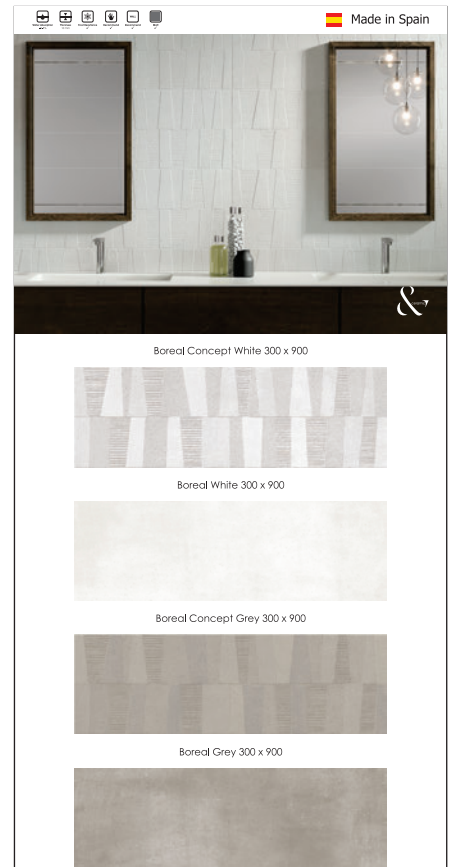

and ceramic

and ceramic

and ceramic

and ceramic

and ceramic

Import & Marketed by :

D a s i r e t o L I V e

Rainbow Chambers, Next to MTNL, S. V. Road, Kandivali - West, Mumbai - 67.
www.andceramic.com | info@andceramic.com | Mumbai | INDIA