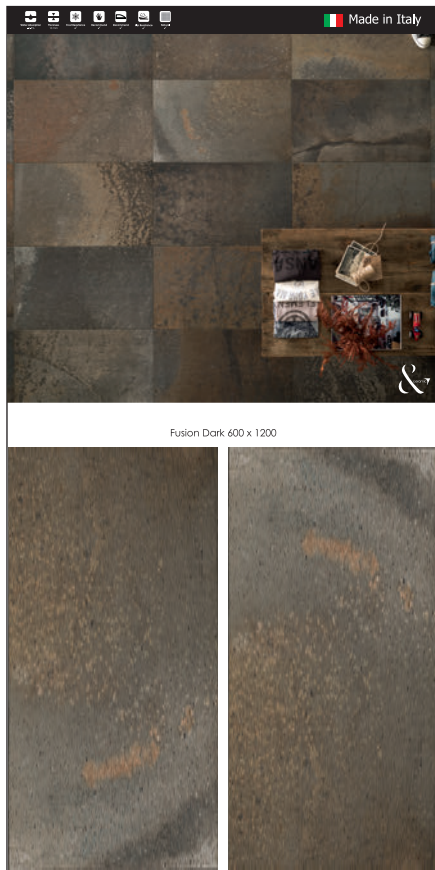

and ceramic

and ceramic

and ceramic

and ceramic

and ceramic

Import & Marketed by :

D a s i r e t o L I V e

Rainbow Chambers, Next to MTNL, S. V. Road, Kandivali - West, Mumbai - 67.
www.andceramic.com | info@andceramic.com | Mumbai | INDIA