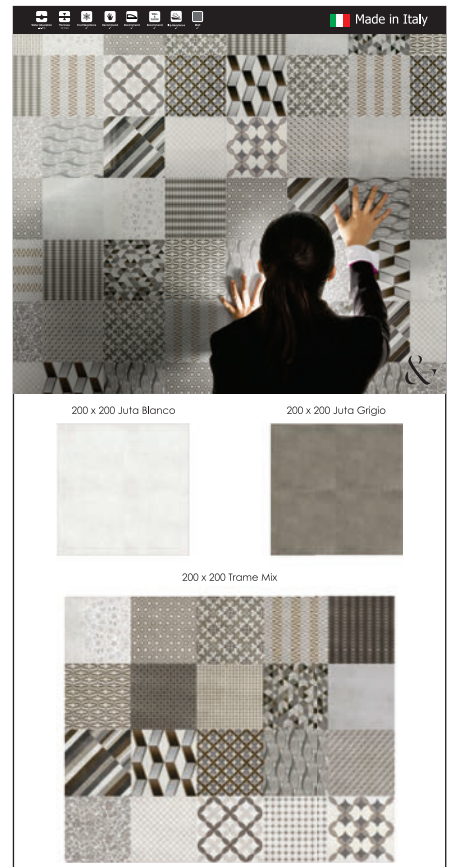

and ceramic

and ceramic

and ceramic

and ceramic

and ceramic

Import & Marketed by :

D a s i r e t o L I V e

Rainbow Chambers, Next to MTNL, S. V. Road, Kandivali - West, Mumbai - 67.
www.andceramic.com | info@andceramic.com | Mumbai | INDIA