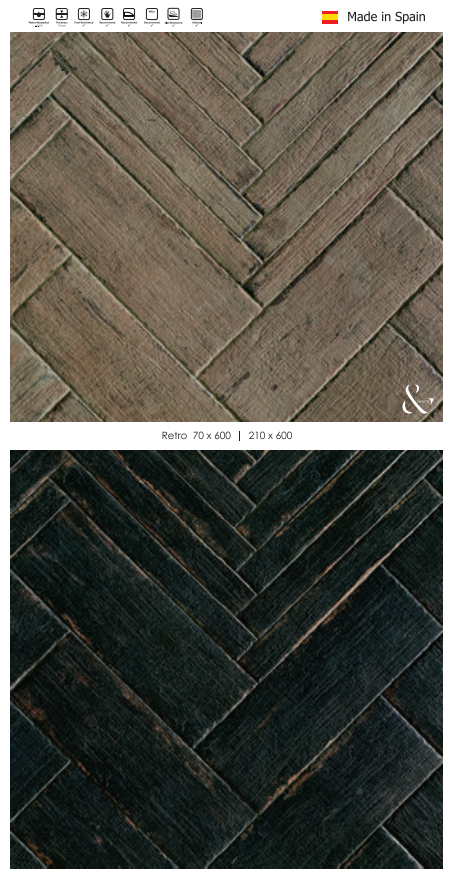

and ceramic

and ceramic

and ceramic

and ceramic

and ceramic

Import & Marketed by :

D a s i r e t o L I V e

Rainbow Chambers, Next to MTNL, S. V. Road, Kandivali - West, Mumbai - 67.
www.andceramic.com | info@andceramic.com | Mumbai | INDIA