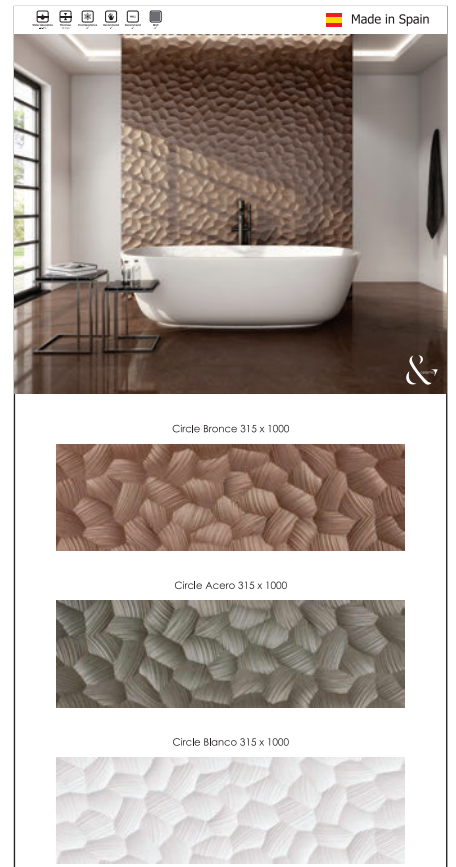

and ceramic