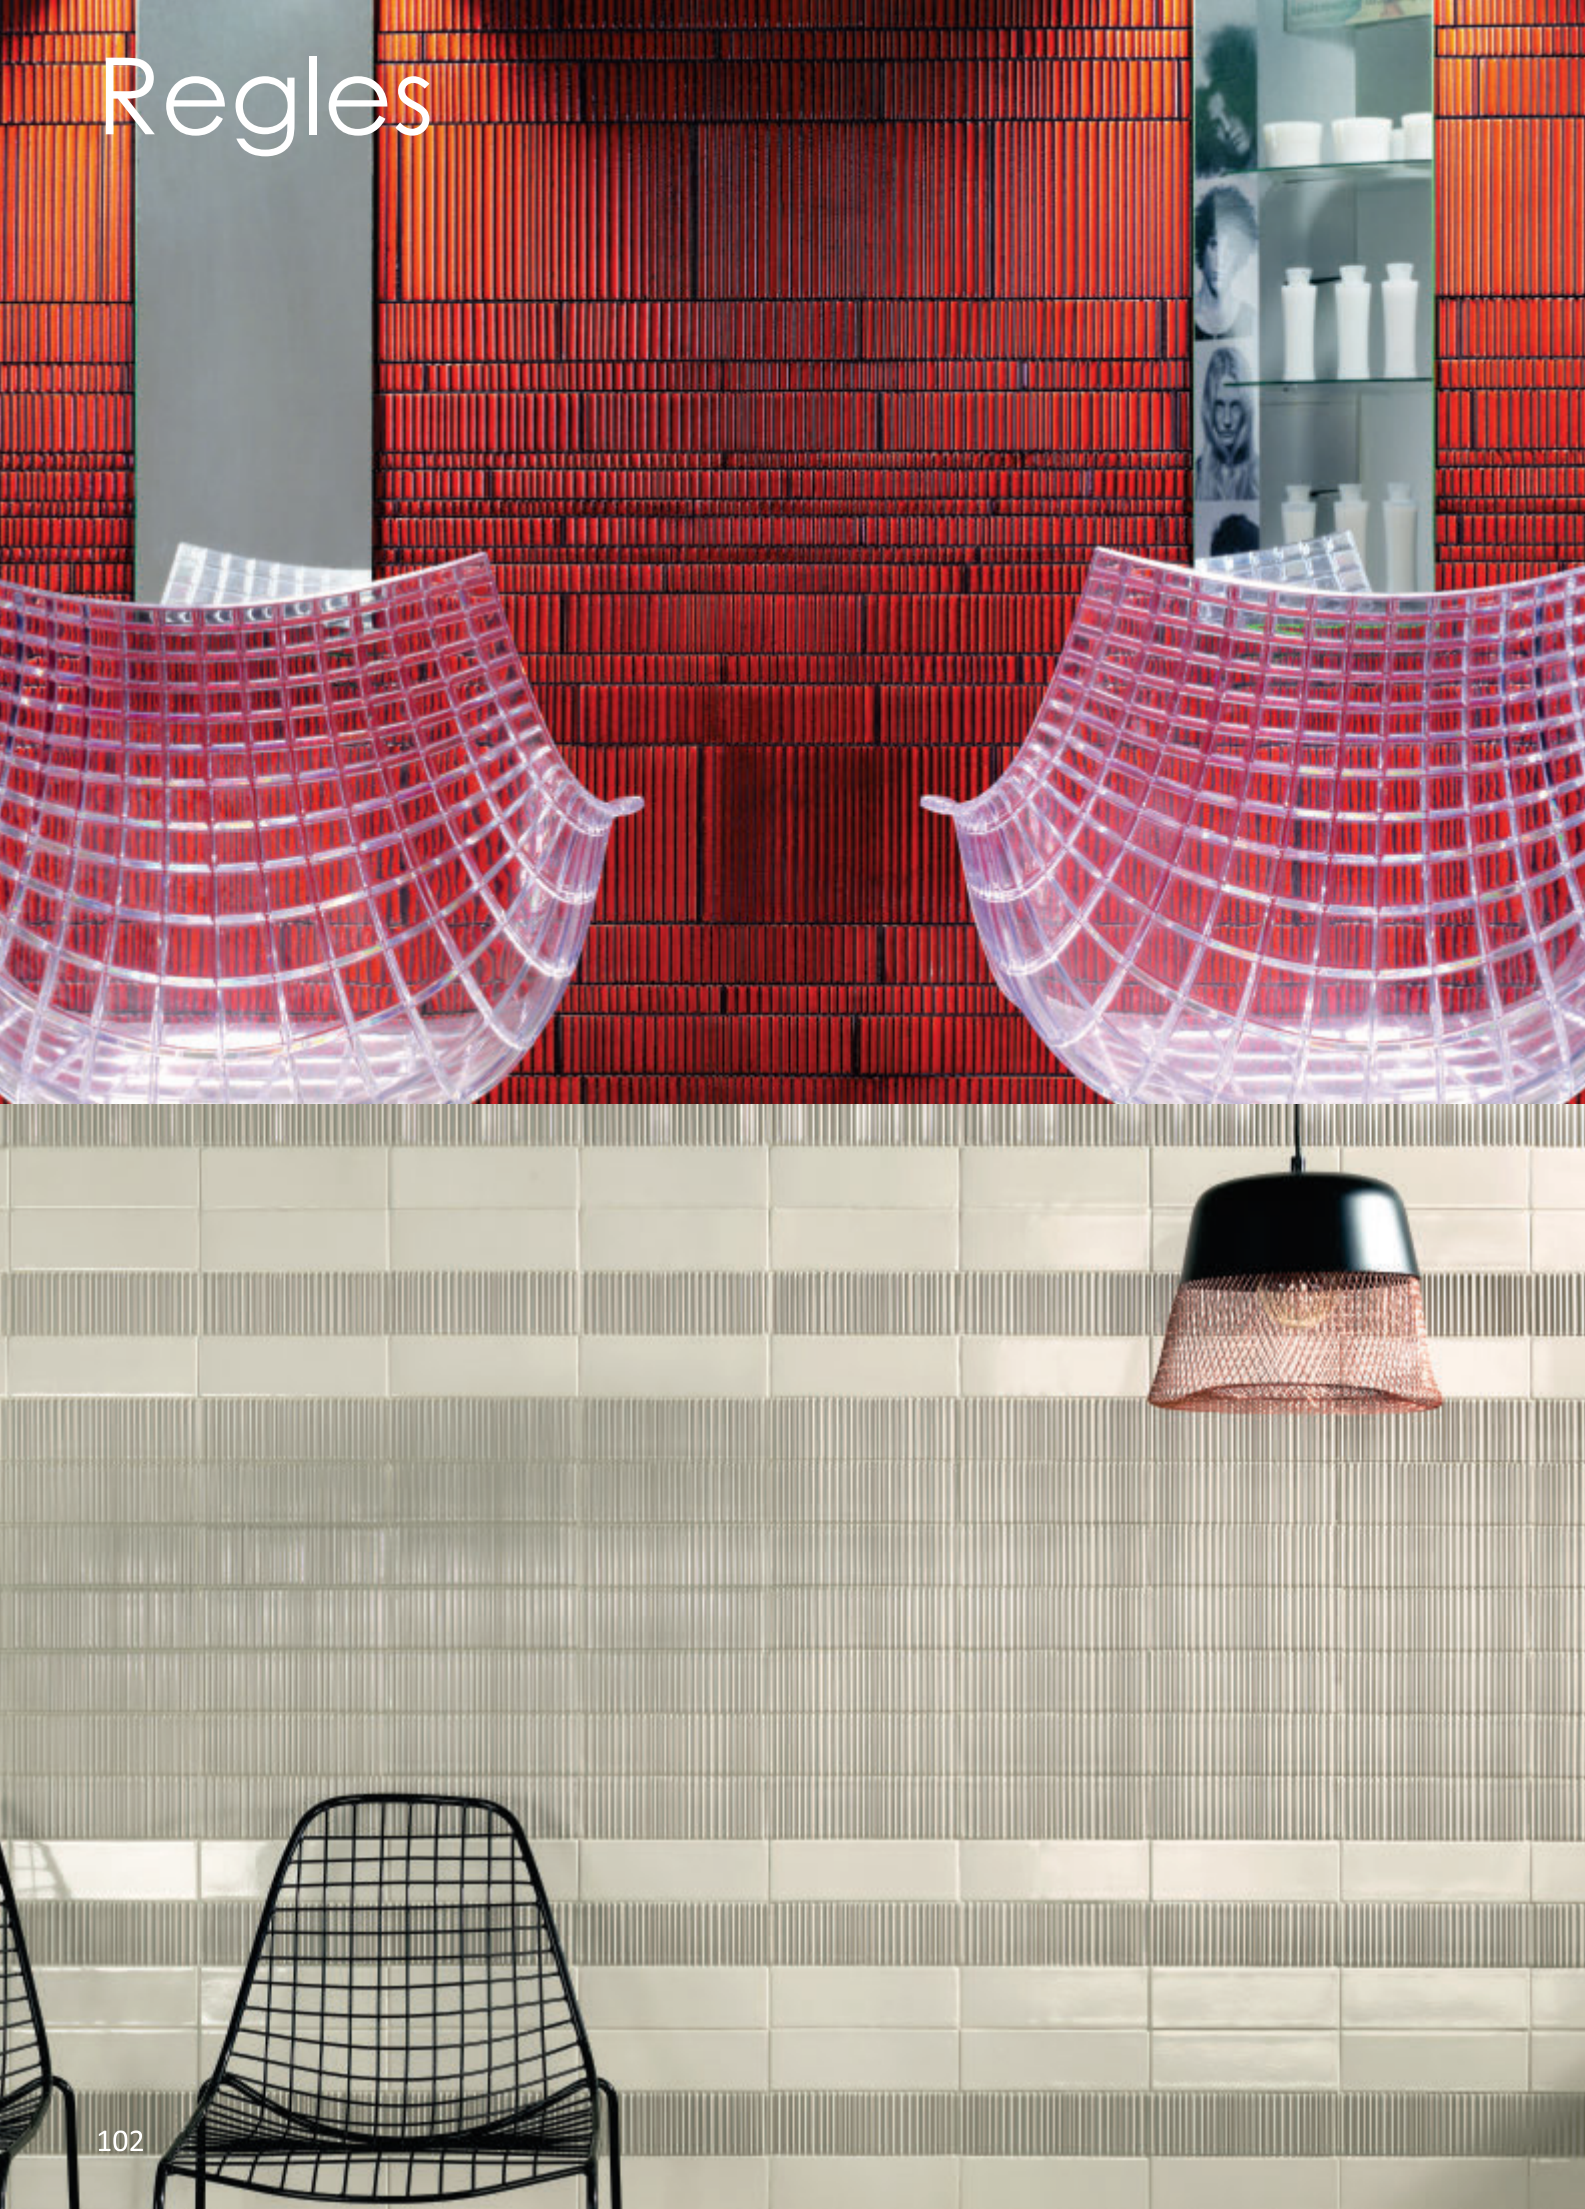

Regles

Water Absorption
≤0.5%

Thickness
8-10 mm

Frost Resistance
✓

Recommend
✓

WALL
Recommend
✓

Matalic
✓

Polished
✓