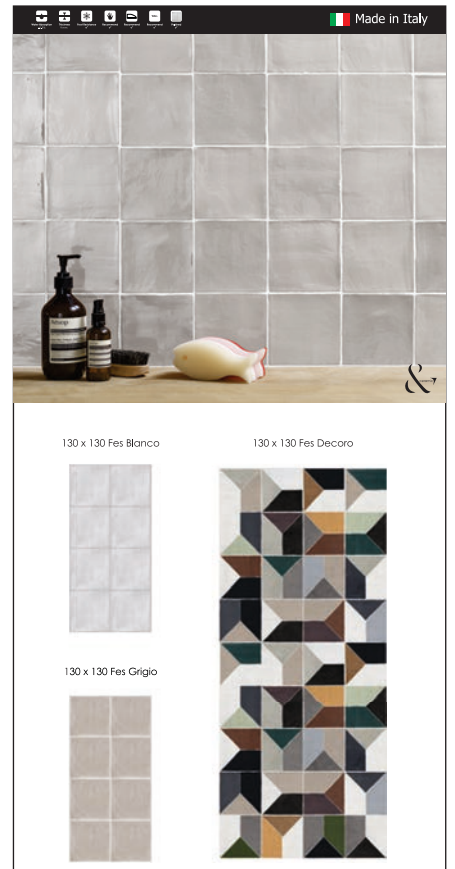

and ceramic

and ceramic

and ceramic

and ceramic

and ceramic

Import & Marketed by :

D a s i r e t o L I V e

Rainbow Chambers, Next to MTNL, S. V. Road, Kandivali - West, Mumbai - 67.
www.andceramic.com | info@andceramic.com | Mumbai | INDIA