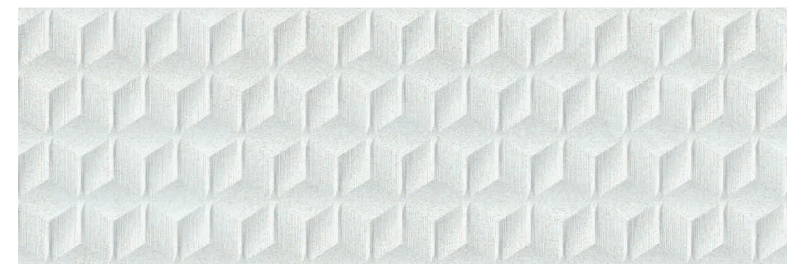

# ALIZA

-   
**Water Absorption**  
 5-10%
-   
**Thickness**  
 10 mm
-   
**Frost Resistance**  
 ✓
-   
**Recommend**  
 ✓
-   
**WALL**  
 ✓
-   
**Natural**  
 ✓

Aliza  
  
 SPAIN

400 x 1200 Aliza Art White

400 x 1200 Aliza Concept White

400 x 1200 Aliza White

400 x 1200 Aliza Art Cream

400 x 1200 Aliza Concept Cream

400 x 1200 Aliza Cream

Packing	Ceramic	Rectified	Size/mm	Pc/Box	M2/Box	Kg/Box
Aliza	✓	✓	400 x 1200	3	1,44	27,00