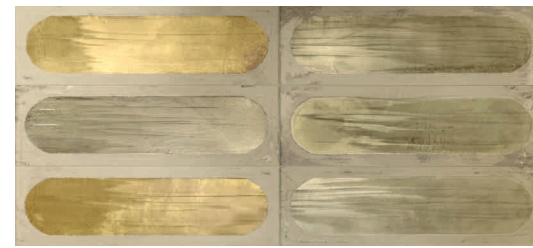

# BLAZE

Blaze  
ITALY

-   
 Water Absorption  
10%
-   
 Thickness  
8mm
-   
 Frost Resistance  
✓
-   
 Recommend  
✓
-   
 WALL  
✓
-   
 Matt  
✓
-   
 Polished  
✓

Blaze Yellow

100 x 300 Blaze Decor Yellow

Blaze Pink

100 x 300 Blaze Decor Pink

Blaze Avio

100 x 300 Blaze Decor Avio

Blaze Grey

100 x 300 Blaze Decor Grey

Packing	Ceramic	Non Rectified	Size/mm	Pc/Box	M2/Box	Kg/Box
Blaze	✓	✓	100 x 300	34	1.02	27.00