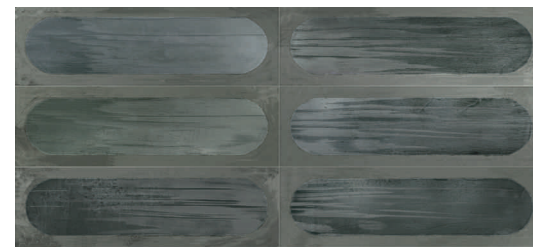

# BLAZE

Blaze  
ITALY

-   
 Water Absorption  
10%
-   
 Thickness  
8mm
-   
 Frost Resistance  
✓
-   
 Recommend  
✓
-   
 WALL  
✓
-   
 Matt  
✓
-   
 Polished  
✓

Blaze Yellow

100 x 300 Blaze Decor Yellow

Blaze Pink

100 x 300 Blaze Decor Pink

Blaze Avio

100 x 300 Blaze Decor Avio

Blaze Grey

100 x 300 Blaze Decor Grey

Packing	Ceramic	Non Rectified	Size/mm	Pc/Box	M2/Box	Kg/Box
Blaze	✓	✓	100 x 300	34	1.02	27.00