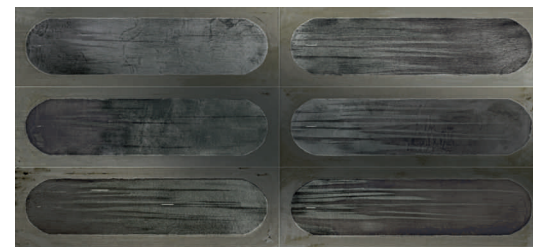

# BLAZE

Blaze  
ITALY

-   
 Water Absorption  
10%
-   
 Thickness  
8mm
-   
 Frost Resistance  
✓
-   
 Recommend  
✓
-   
 WALL  
✓
-   
 Matt  
✓
-   
 Polished  
✓

Blaze Yellow

100 x 300 Blaze Decor Yellow

Blaze Pink

100 x 300 Blaze Decor Pink

Blaze Avio

100 x 300 Blaze Decor Avio

Blaze Grey

100 x 300 Blaze Decor Grey

Packing	Ceramic	Non Rectified	Size/mm	Pc/Box	M2/Box	Kg/Box
Blaze	✓	✓	100 x 300	34	1.02	27.00