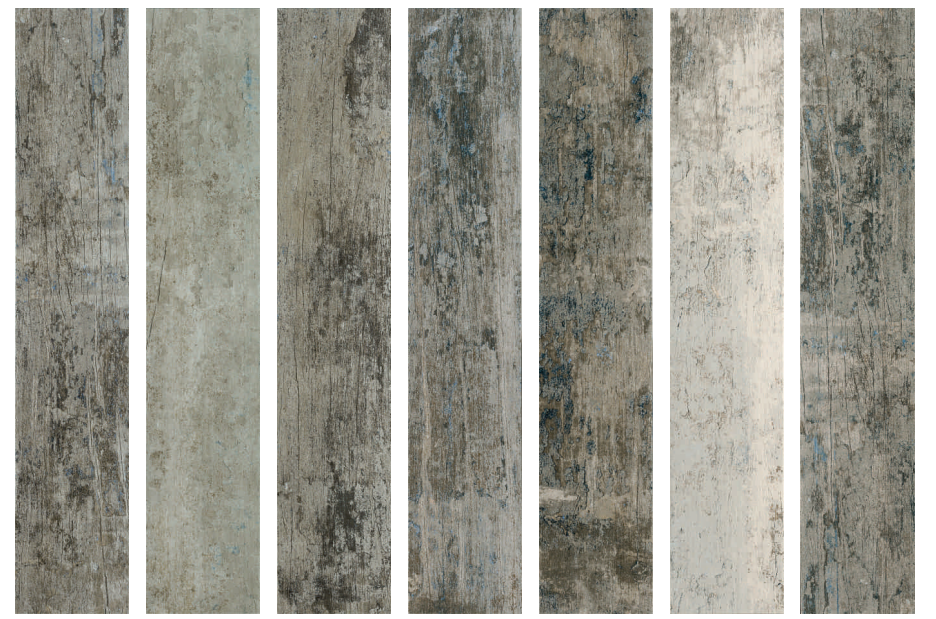

CAVA

ceramic

- 
 Water Absorption
10%
- 
 Thickness
10 mm
- 
 Frost Resistance
✓
- 
 Recommend
✓
- 
 Recommend
✓
- 
 WALL & FLOOR
✓
- 
 Slip Resistance
✓
- 
 Natural
✓

Cava

 SPAIN

150 x 800 Cava Cognac

Multi variation

150 x 800 Cava Fino

Multi variation

Packing	Porcelain	Non Rectified	Size/mm	Pc/Box	M2/Box	Kg/Box
Cava	✓	✓	150 x 800	9	1.08	28.00

Shade Variation : Multiple Faces.
www.andceramic.com

Design Variation : Multiple Faces.