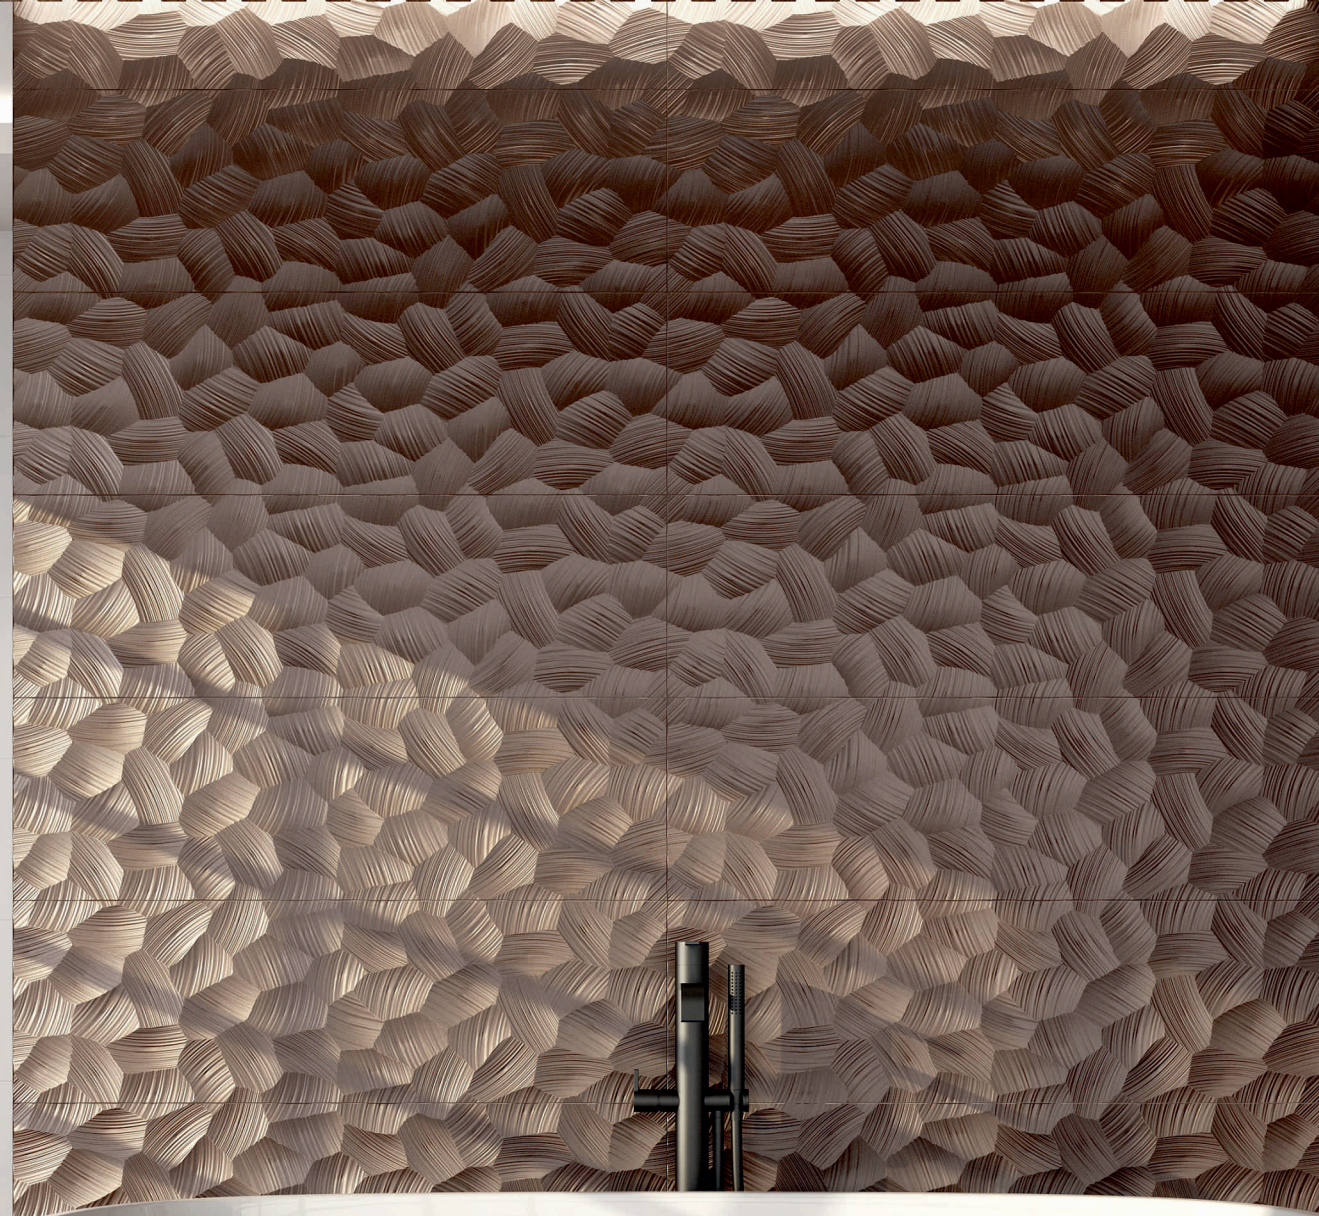

CIRCLE

Circle

YAK
HOTEL

CIRCLE

- 
Water Absorption
 ≤0.5%
- 
Thickness
 8-10 mm
- 
Frost Resistance
 ✓
- 
Recommend
 ✓
- 
WALL
 ✓
- 
Metallic
 ✓

315 x 1000 Circle Bronze

315 x 1000 Circle Acero

315 x 1000 Circle Blanco