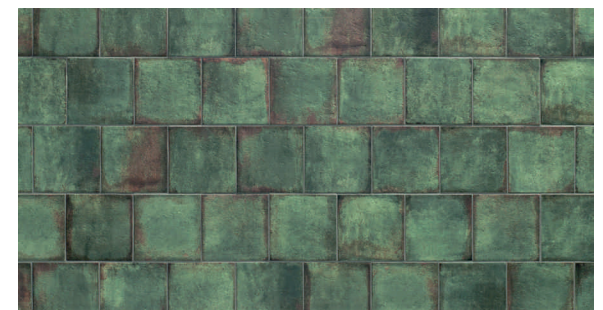

D'Anticatto Marrone

D'Anticatto Muschio