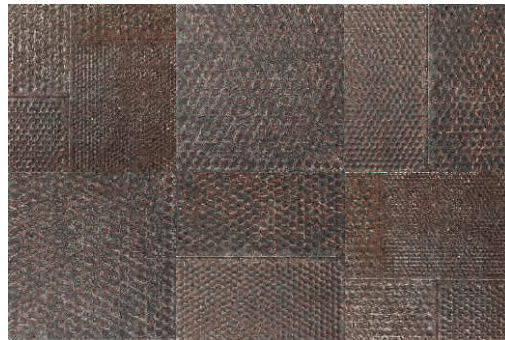

DIURNE OXIDE

Diurne Oxide

200 x 200 Diurne Oxide Ethnic

Variation

200 x 200 Diurne Oxide Plate

Variation

200 x 200 Diurne Oxide

Variation

Note - Design & Colour multiple variation.

Packing	Porcelain	Rectified	Size/mm	Pc/Box	M2/Box	Kg/Box
Diurne Oxide	✓	✓	200 x 200	25	1.00	18.00

ceramic

andceramic

www.andceramic.com | and@andceramic.com | Mumbai | INDIA