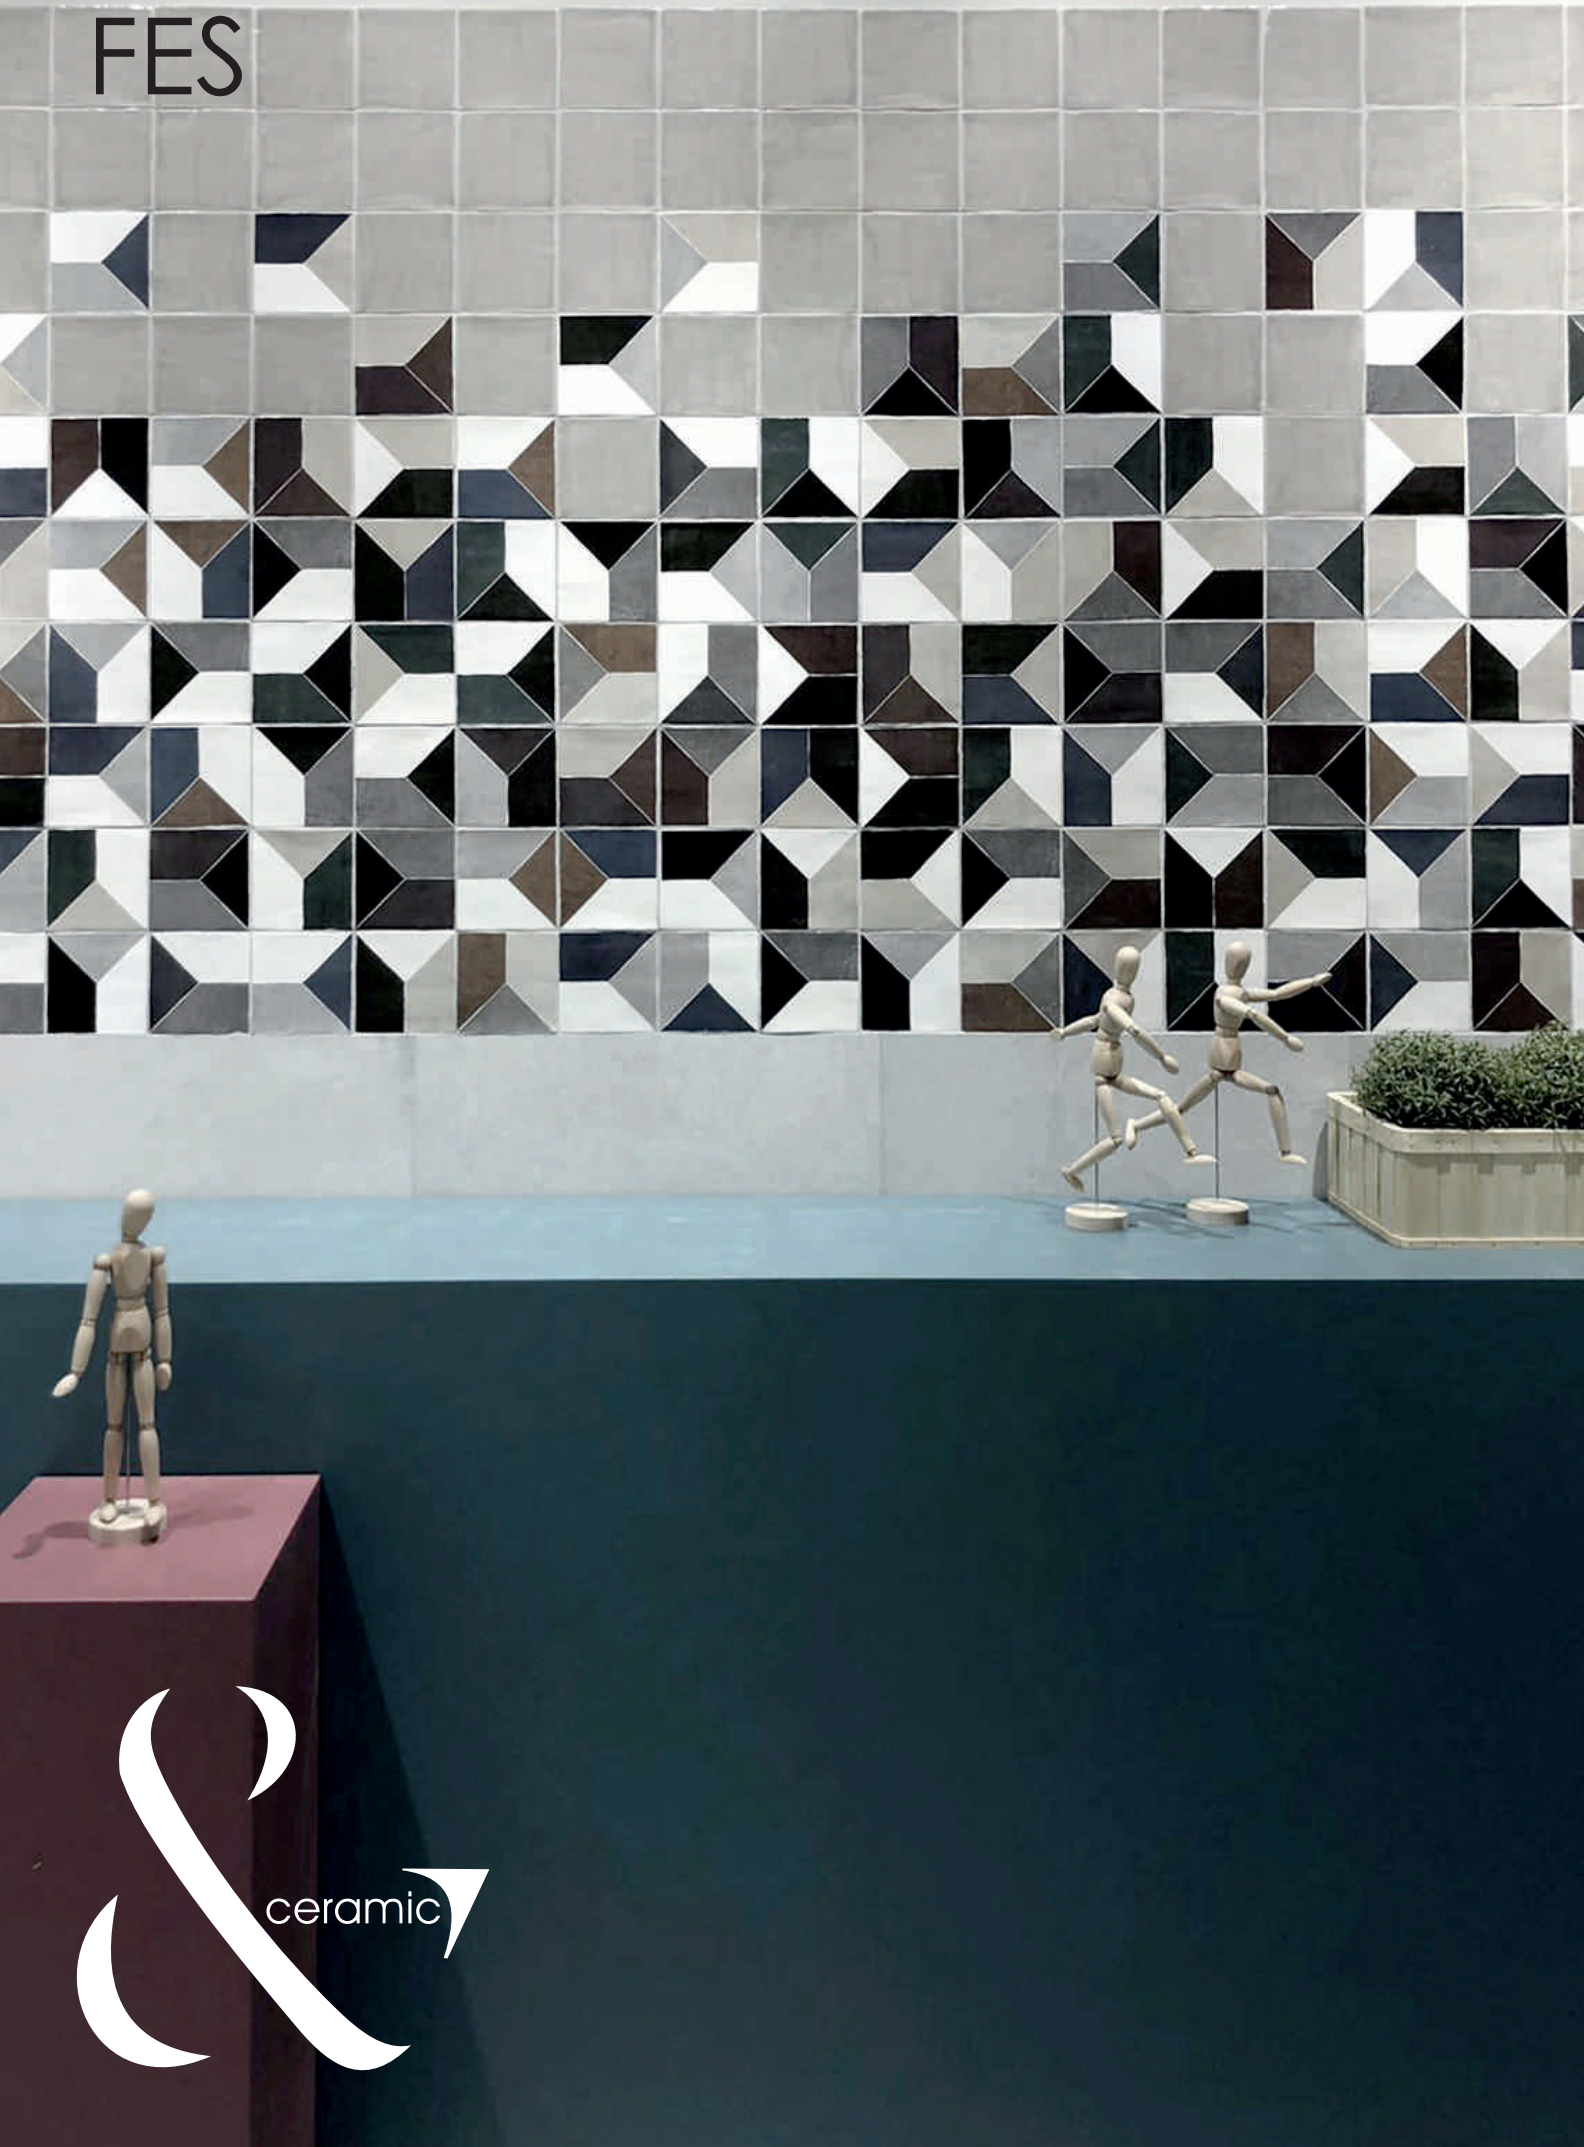

FES

Water Absorption
10%

Thickness
8-10 mm

Frost Resistance
✓

Recommend
✓

Recommend
✓

WALL
Recommend
✓

Polished
✓

Fes
ITALY

130 x 130 Fes Blanco

Variation

130 x 130 Fes Grigio

Variation

130 x 130 Fes Decoro

Variation

Packing	Porcelain	Non Rectified	Size/mm	Pc/Box	M2/Box	Kg/Box
Fes	✓	✓	130 x 130	30	0.50	8.20

Shade Variation : 8 Patterns
www.andceramic.com

Side Border uneven look

Design Variation : 6 Patterns.