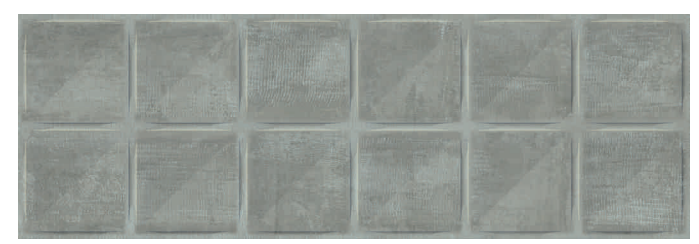

# FRAME

-   
**Water Absorption**  
 5-10%
-   
**Thickness**  
 10 mm
-   
**Frost Resistance**  
 ✓
-   
**Recommend**  
 ✓
-   
**WALL**  
 ✓
-   
**Natural**  
 ✓

Frame  
  
 SPAIN

300 X 900 Frame Blanco

300 X 900 Frame Beige

300 x 900 Frame Concept Blanco

300 x 900 Frame Concept Beige

300 x 900 Frame Concept Cemento

300 x 900 Frame Concept Taupe

300 X 900 Frame Art Blanco

300 X 900 Frame Art Beige

Packing	Ceramic	Rectified	Size/mm	Pc/Box	M2/Box	Kg/Box
Frame	✓	✓	300 x 900	4	1.08	19.00