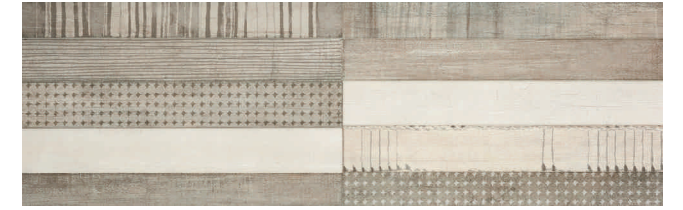

315 X 1000 Walter Beige