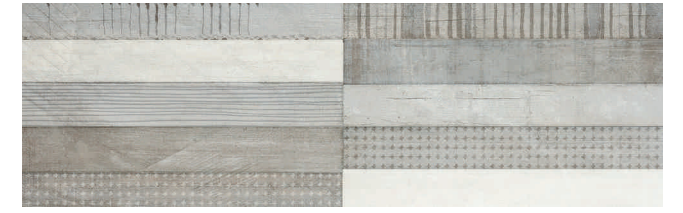

315 X 1000 Walter Blanco