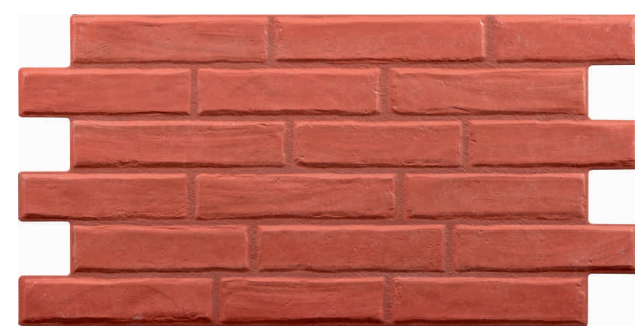

333 x 666 Manhattan Jet Rojo