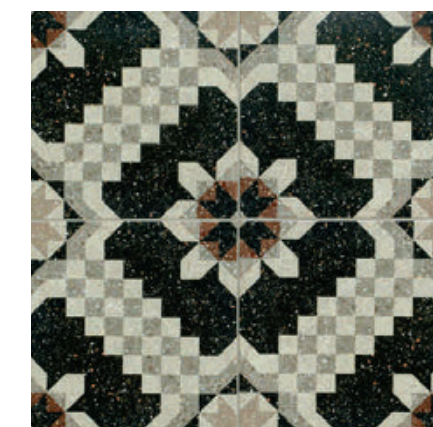

300 x 300 Palazzo San Polo
(Design Look of 4 pcs)