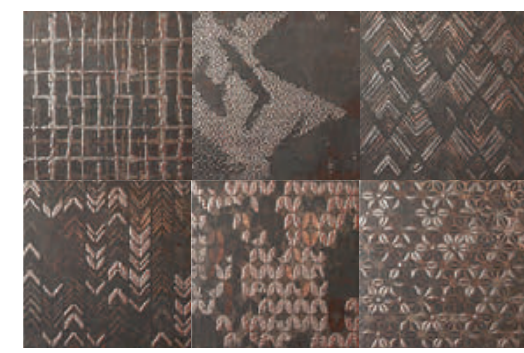

200 x 200 Diurne Oxide Ethnic

Variation

200 x 200 Diurne Oxide Plate

Variation

200 x 200 Diurne Oxide

Variation

Packing	Porcelain	Rectified	Size/mm	Pc/Box	M2/Box	Kg/Box
Diurne Oxide	✓	✓	200 x 200	14	1.00	18.00
Diurne Oxide Plate	✓	✓	200 x 200	12	1.00	18.00
Diurne Oxide Ethnic	✓	✓	200 x 200	14	1.00	18.00