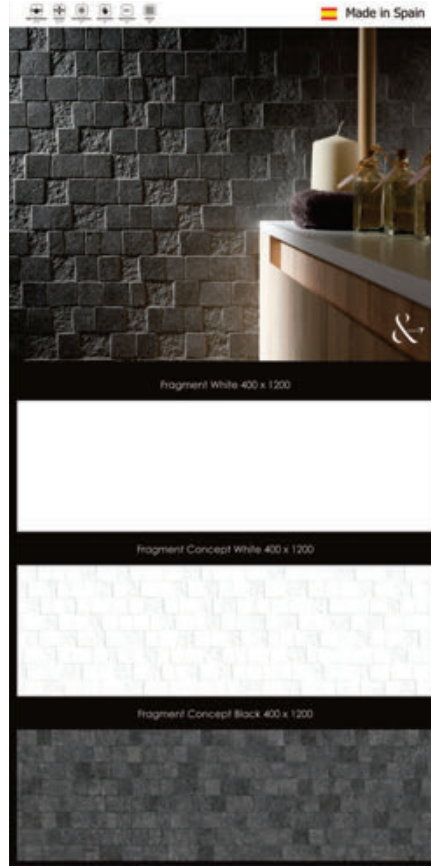

Cosmopolitan Art Bianco 300 x 900

Cosmopolitan Art Acero 300 x 900

Cosmopolitan Bianco 300 x 900

and ceramic

and ceramic

and ceramic

and ceramic

and ceramic