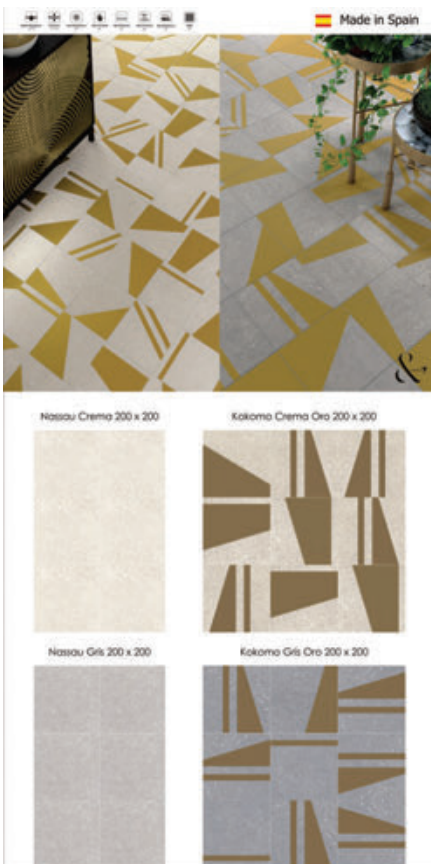

Cosmopolitan Art Bianco 300 x 900

Cosmopolitan Art Acero 300 x 900

Cosmopolitan Bianco 300 x 900

and ceramic

and ceramic

and ceramic

and ceramic

and ceramic