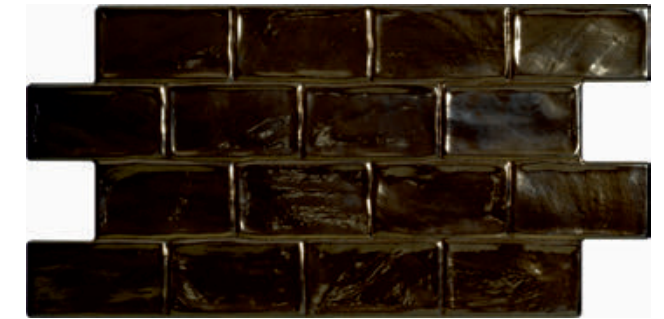

333 x 666 Space Jet Oro