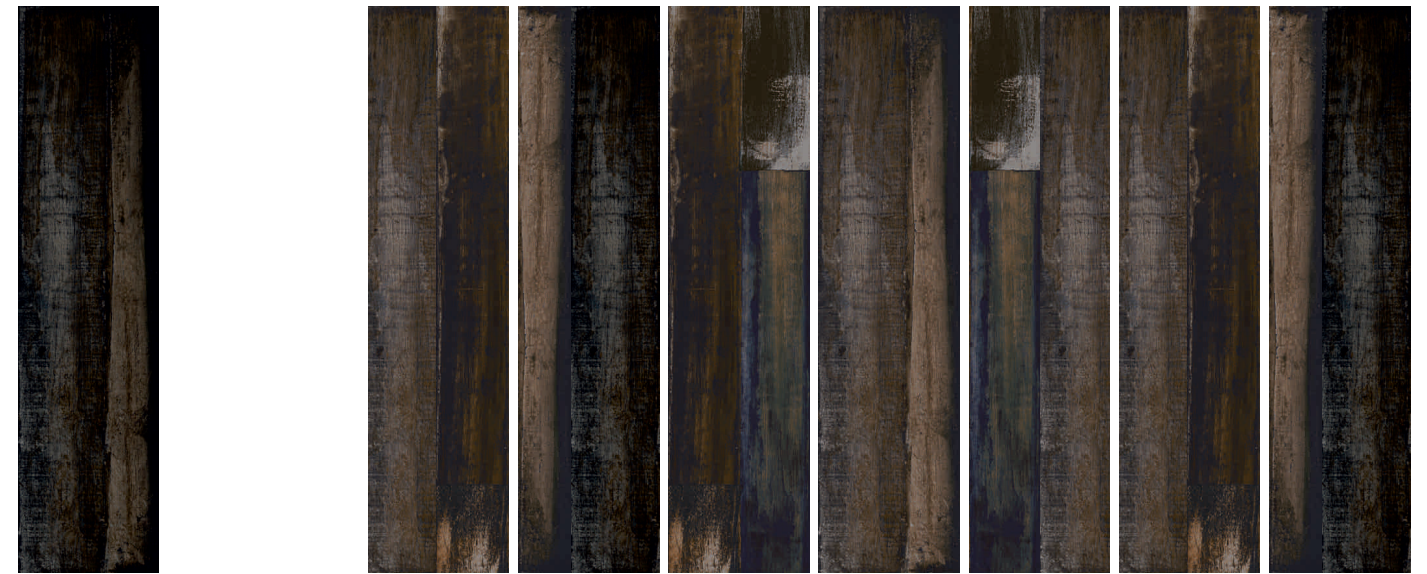

248 X 1000 Paintwood Dark

Packing	Porcelain	Rectified	Size/mm	Pc/Box	M2/Box	Kg/Box
Paintwood	✓	✓	248 x 1000	3	0.74	18.00

Shade Variation : 22 Patterns.
www.andceramic.com

Design Variation : 22 Patterns.