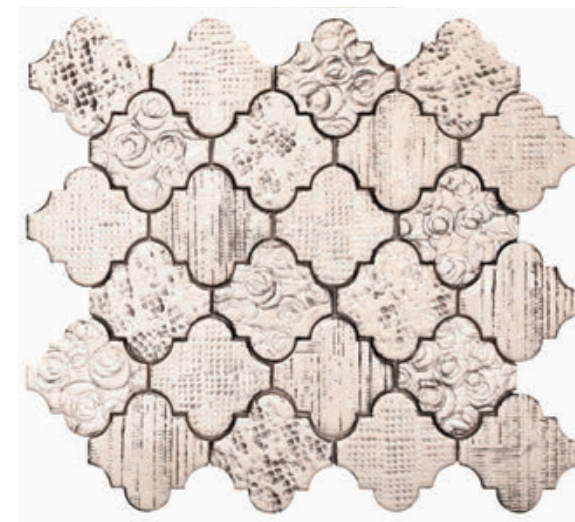

380 x 420 Provenzal Cammeo Nacar

Packing	Porcelain	Non Rectified	Size/mm	Pc/Box	M2/Box	Kg/Box
Provenzal	✓	✓	380 x 420	7	1.13	24.00

Extruded Porcelain Tiles.

www.andceramic.com

Design Variation : 4 Patterns.