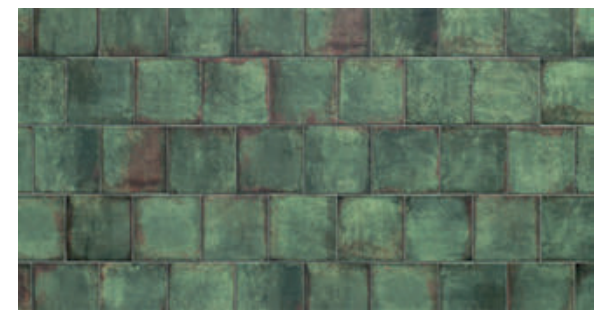

D'Anticatto Muschio