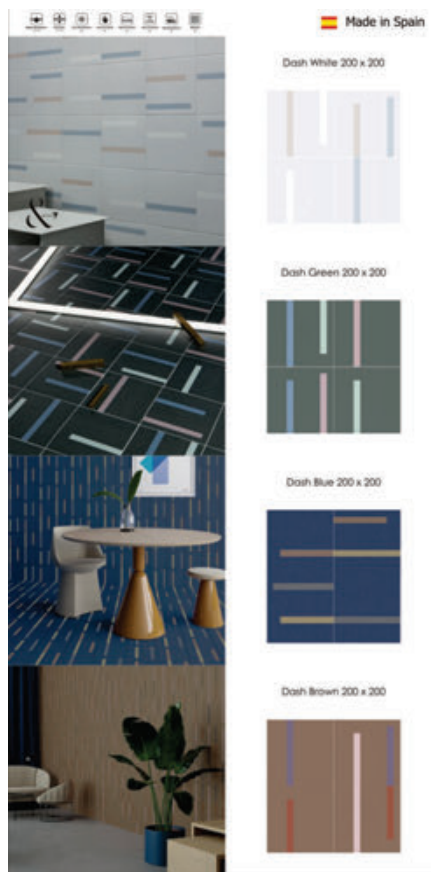

and ceramic