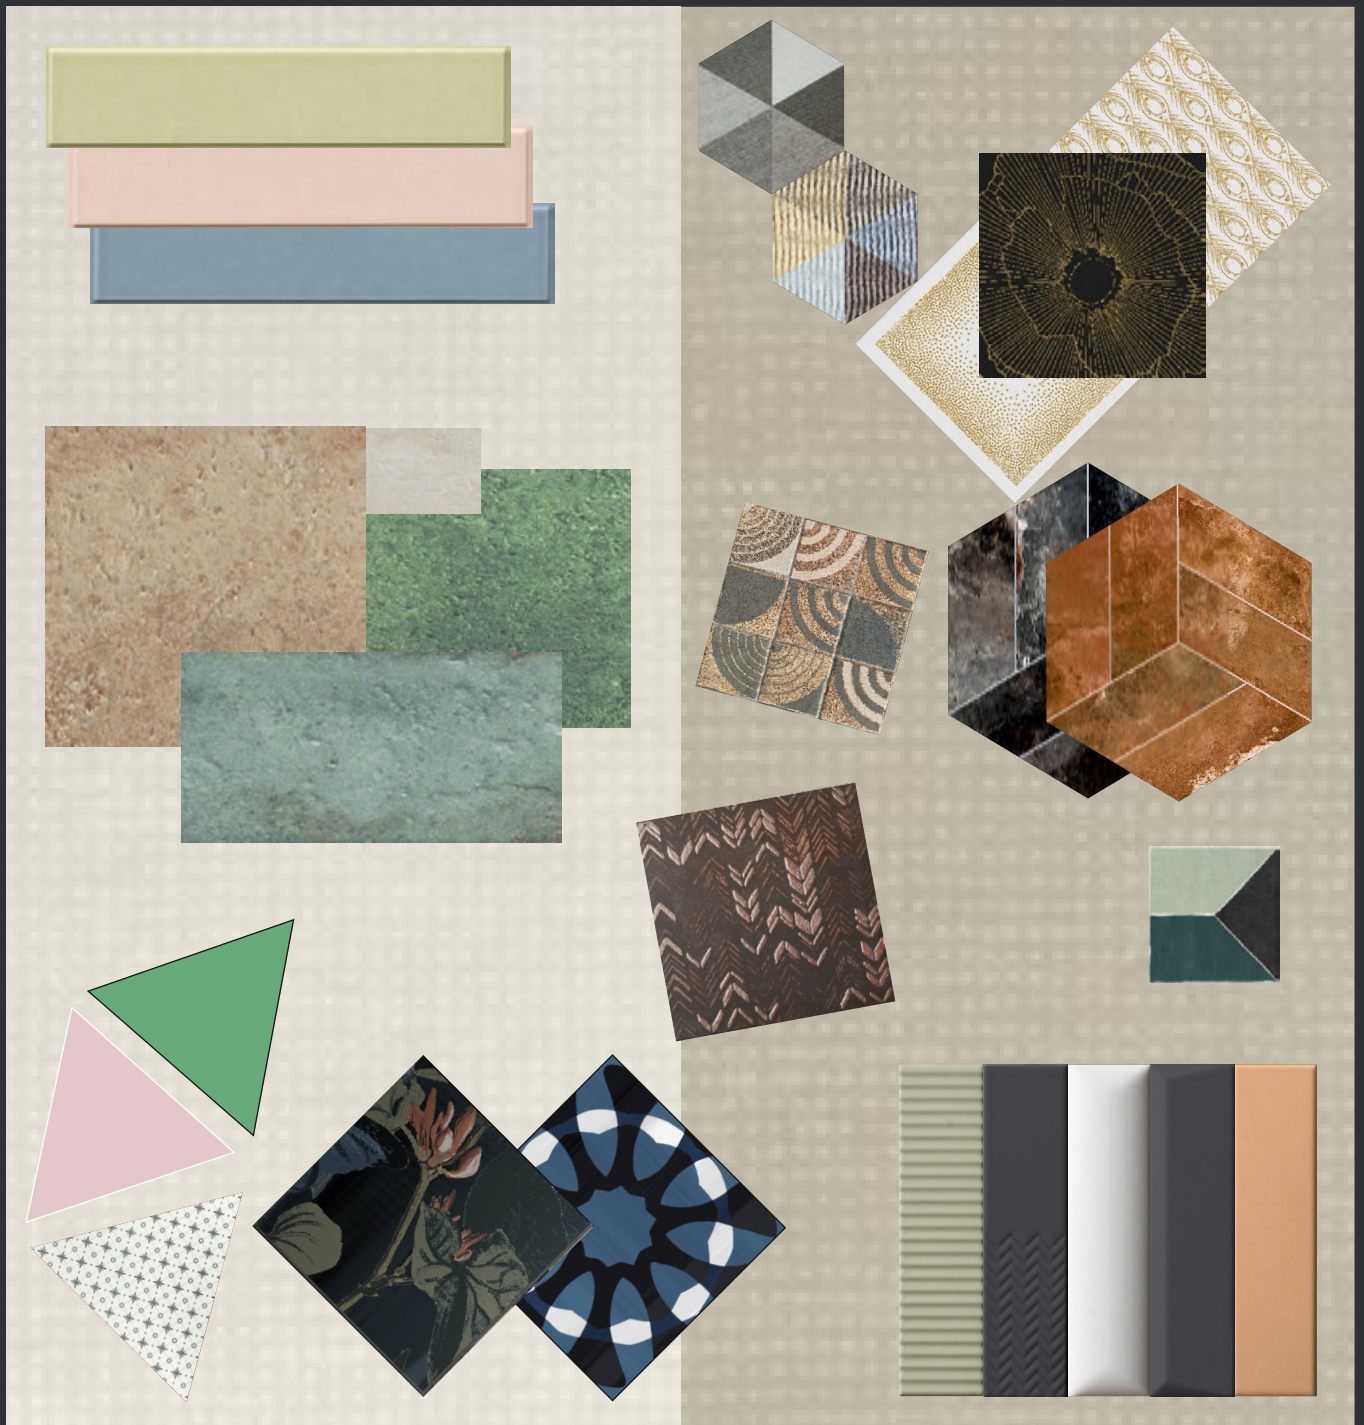

ceramic
and ceramic

Collection 2021

And Ceramic, co-founded in the year 2009, brings Global artfulness through the assortment of imported tiles which are provided PAN-India. A keen sense of detailing and strong design statements creates a sense of exclusivity and an element of surprise with every new launch.