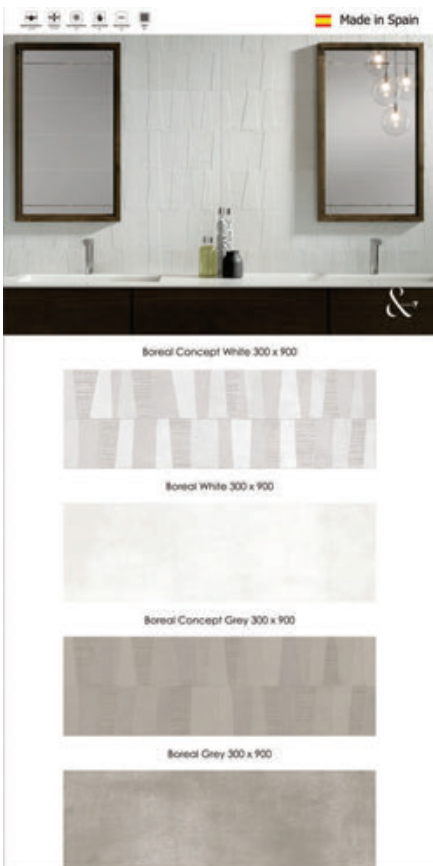

Cosmopolitan Art Bianco 300 x 900

Cosmopolitan Art Acero 300 x 900

Cosmopolitan Bianco 300 x 900

and ceramic

and ceramic

and ceramic

and ceramic

and ceramic