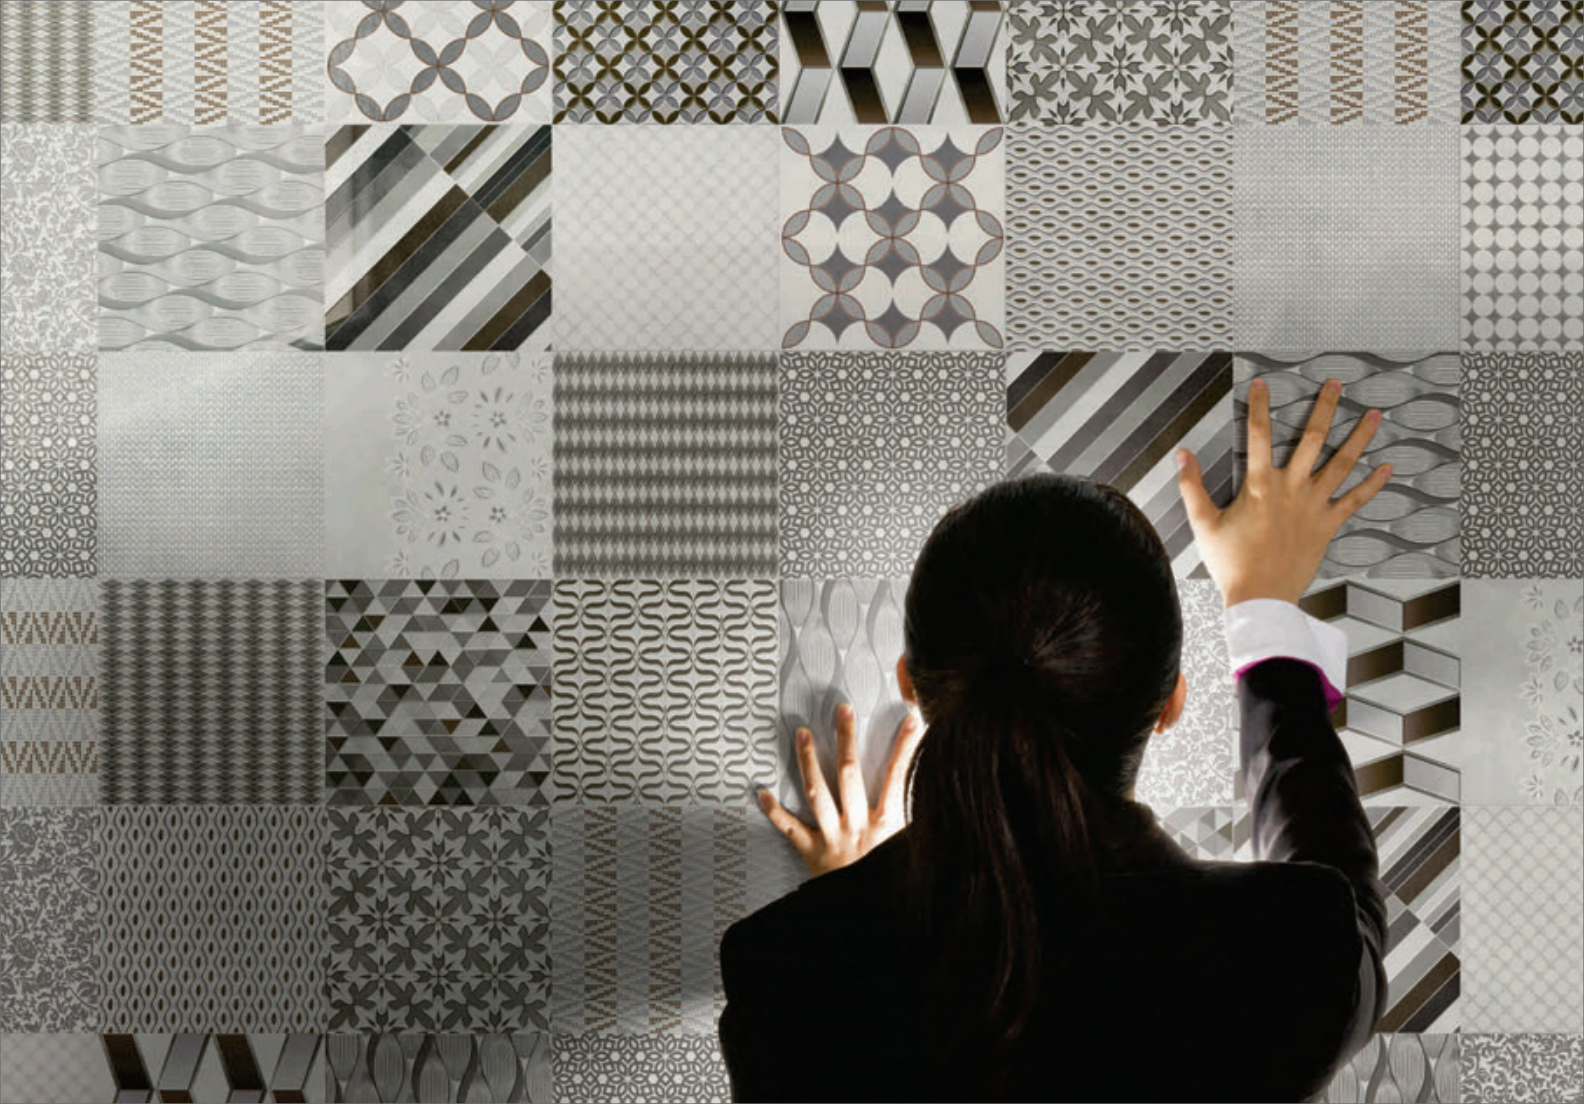

TRAME

- **Water Absorption**
  0,5-10%
- **Thickness**
  8 mm
- **Frost Resistance**
  ✓
- **Recommend**
  ✓
- **Recommend**
  ✓
- **WALL FLOOR**
  ✓
- **Slip Resistance**
  ✓
- **Matt**
  ✓

Trame

ITALY

Packing	Porcelain	Rectified	Size/mm	Pc/Box	M2/Box	Kg/Box
Juta	✓	✓	200 x 200	38	1.52	25.00
Trame Mix Color	✓	✓	200 x 200	38	1.52	25.00

Shade Variation : 5 Patterns in Basic Tile
www.andceramic.com

Design Variation : 20 - 22 Patterns.