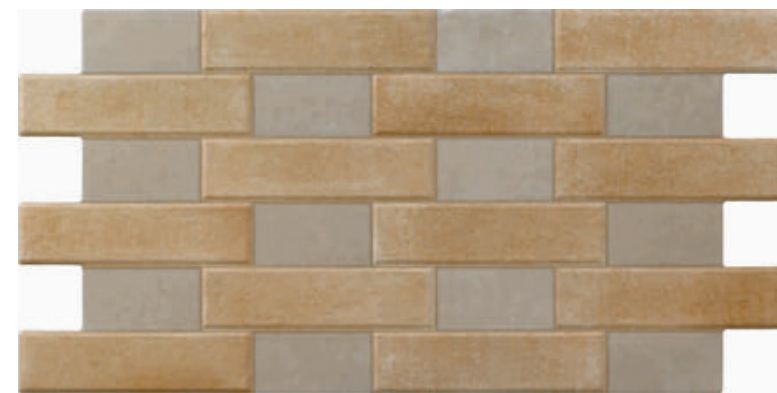

333 x 666 Cazorla Beige

Packing	Porcelain	Non Rectified	Size/mm	Pc/Box	M2/Box	Kg/Box
Cazorla	✓	✓	333 x 666	5	1.11	25.00

Shade Variation : 3 Patterns.
www.andceramic.com

Design Variation : 3 Patterns.