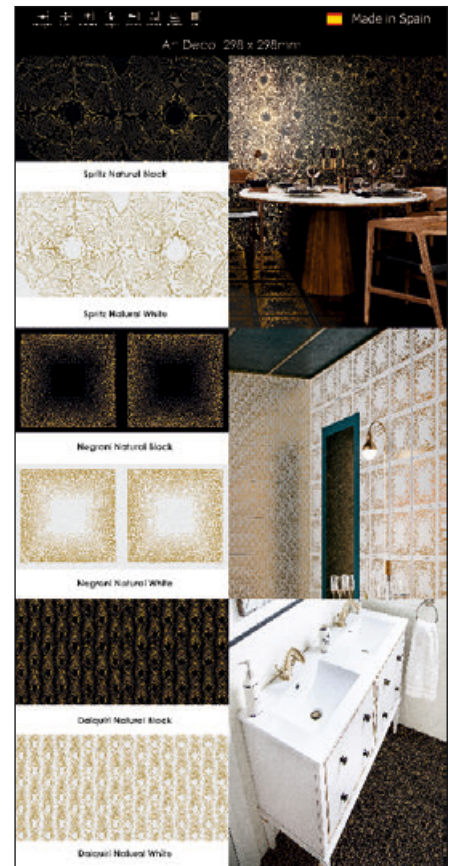

and ceramic