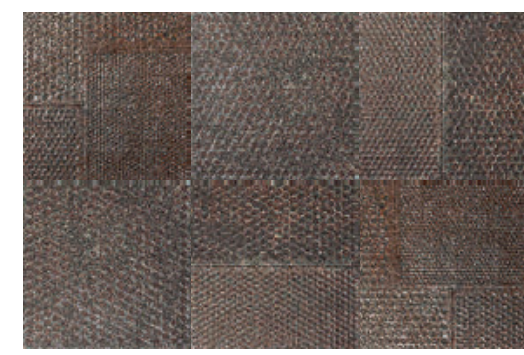

200 x 200 Diurne Oxide Ethnic

Variation

200 x 200 Diurne Oxide Plate

Variation

200 x 200 Diurne Oxide

Variation

Packing	Porcelain	Rectified	Size/mm	Pc/Box	M2/Box	Kg/Box
Diurne Oxide	✓	✓	200 x 200	14	1.00	18.00
Diurne Oxide Plate	✓	✓	200 x 200	12	1.00	18.00
Diurne Oxide Ethnic	✓	✓	200 x 200	14	1.00	18.00