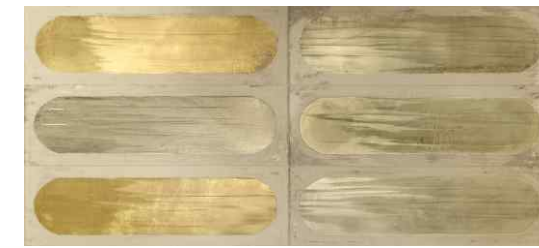

BLAZE

Blaze
ITALY

BLAZE

Water Absorption
10%

Thickness
8mm

Frost Resistance
✓

Recommend
✓

Recommend
✓

Matt
✓

Polished
✓

Blaze
ITALY

Blaze Yellow

100 x 300 Blaze Decor Yellow

Blaze Pink

100 x 300 Blaze Decor Pink

Blaze Avio