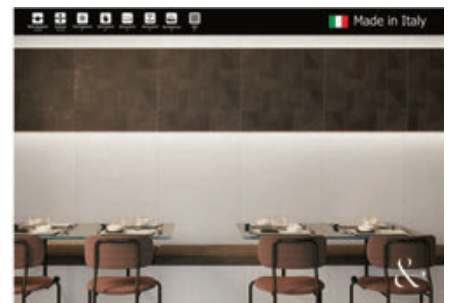

Mallorca Beige 300 x 900

Studio Rio 203 x 203

Studio Kos 203 x 203

and ceramic

Studio Rio 203 x 203

Studio Kos 203 x 203

Rioy Dark 750 x 1500

Rioy White 750 x 1500