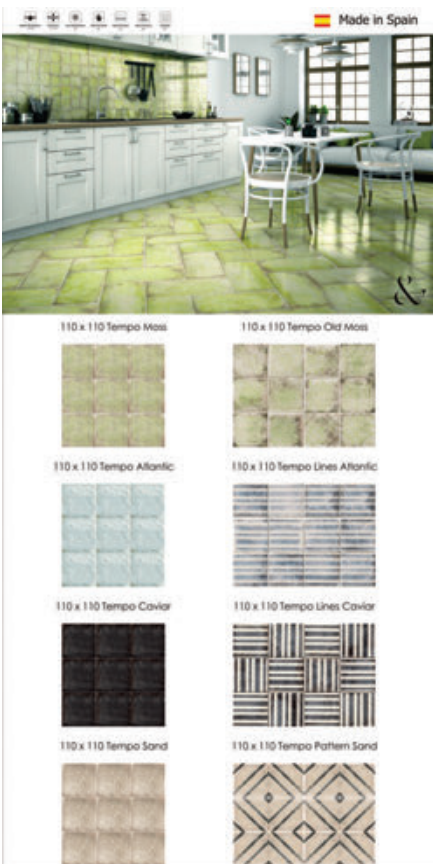

Cosmopolitan Art Bianco 300 x 900

Cosmopolitan Art Acero 300 x 900

Cosmopolitan Bianco 300 x 900

and ceramic

and ceramic

and ceramic

and ceramic

and ceramic