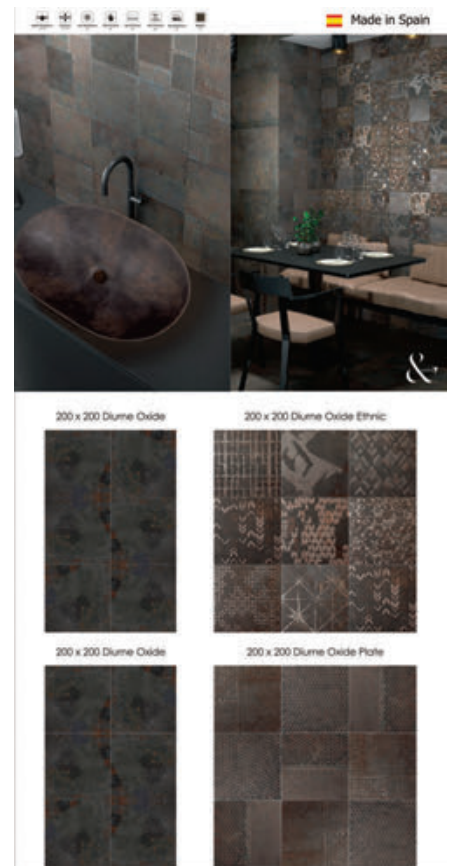

Cosmopolitan Art Bianco 300 x 900

Cosmopolitan Art Acero 300 x 900

Cosmopolitan Bianco 300 x 900

and ceramic

and ceramic

and ceramic

and ceramic

and ceramic