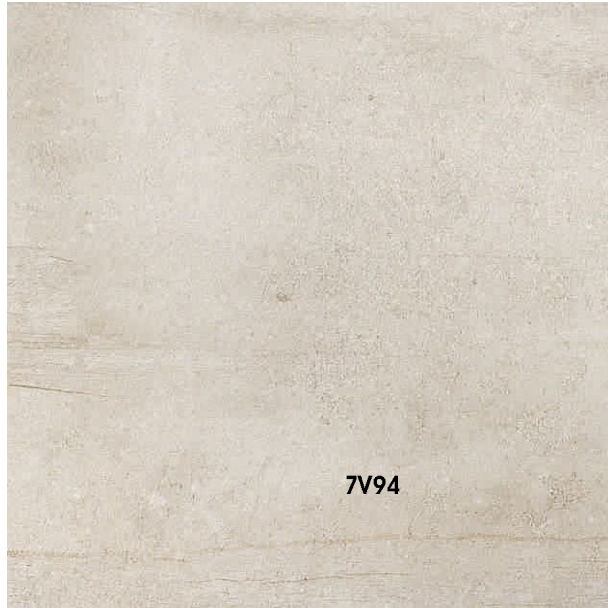

Resine

Water Absorption  
≤0.5%

Thickness  
10 mm

Frost Resistance  
✓

Recommend  
✓

Recommend  
✓

Slip Resistance  
✓

Matte  
✓

**Resine Gris** 797x797

**Resine Blanc** 797x797

**Resine Sable** 797x797

Package List	Size/mm	Pc/Box	M2/Box	Kg/Box
Resine	797x797	2	1,27	32,00

[www.andceramic.com](http://www.andceramic.com)