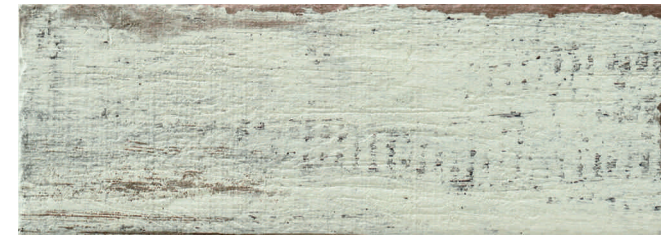

# RETRO

Water Absorption  
5-10%

Thickness  
10 mm

Frost Resistance  
✓

Recommend  
✓

Recommend  
✓

WALL & FLOOR  
Recommend  
✓

Slip Resistance  
✓

Natural  
✓

Retro

SPAIN

210 x 600 Retro Blanco

70 x 600 Retro Blanco

210 x 600 Retro Terra

70 x 600 Retro Terra

210 x 600 Retro Negro