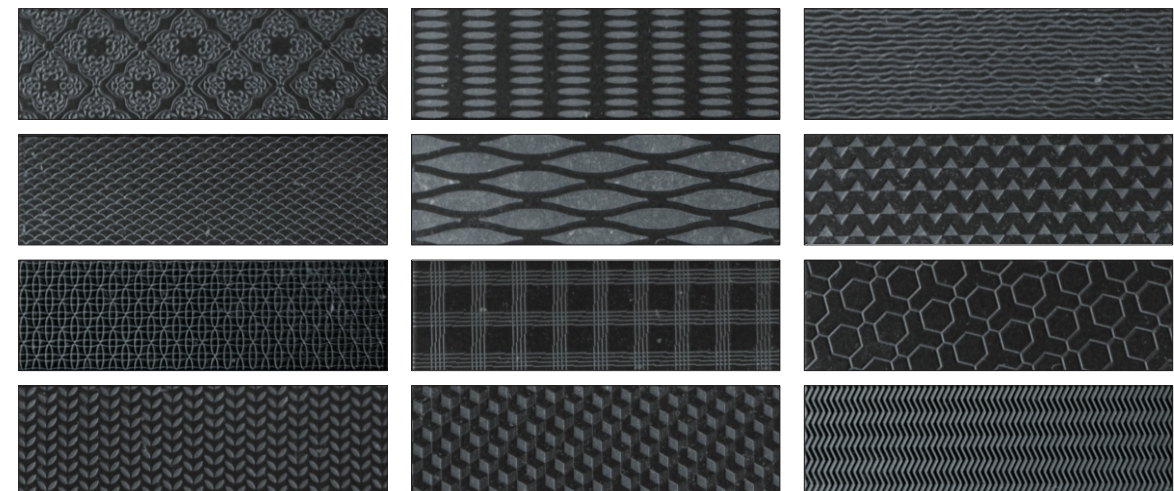

Stony

Stony
ITALY

Stony

Stony
ITALY

Stony Grafite Plain

Stony Grafite Decoration (Variation)

Stony Lava Plain

Stony Lava Decoration (Variation)

Design Variation - 12 Random Pattern in Decoration
Shade Variation - Yes