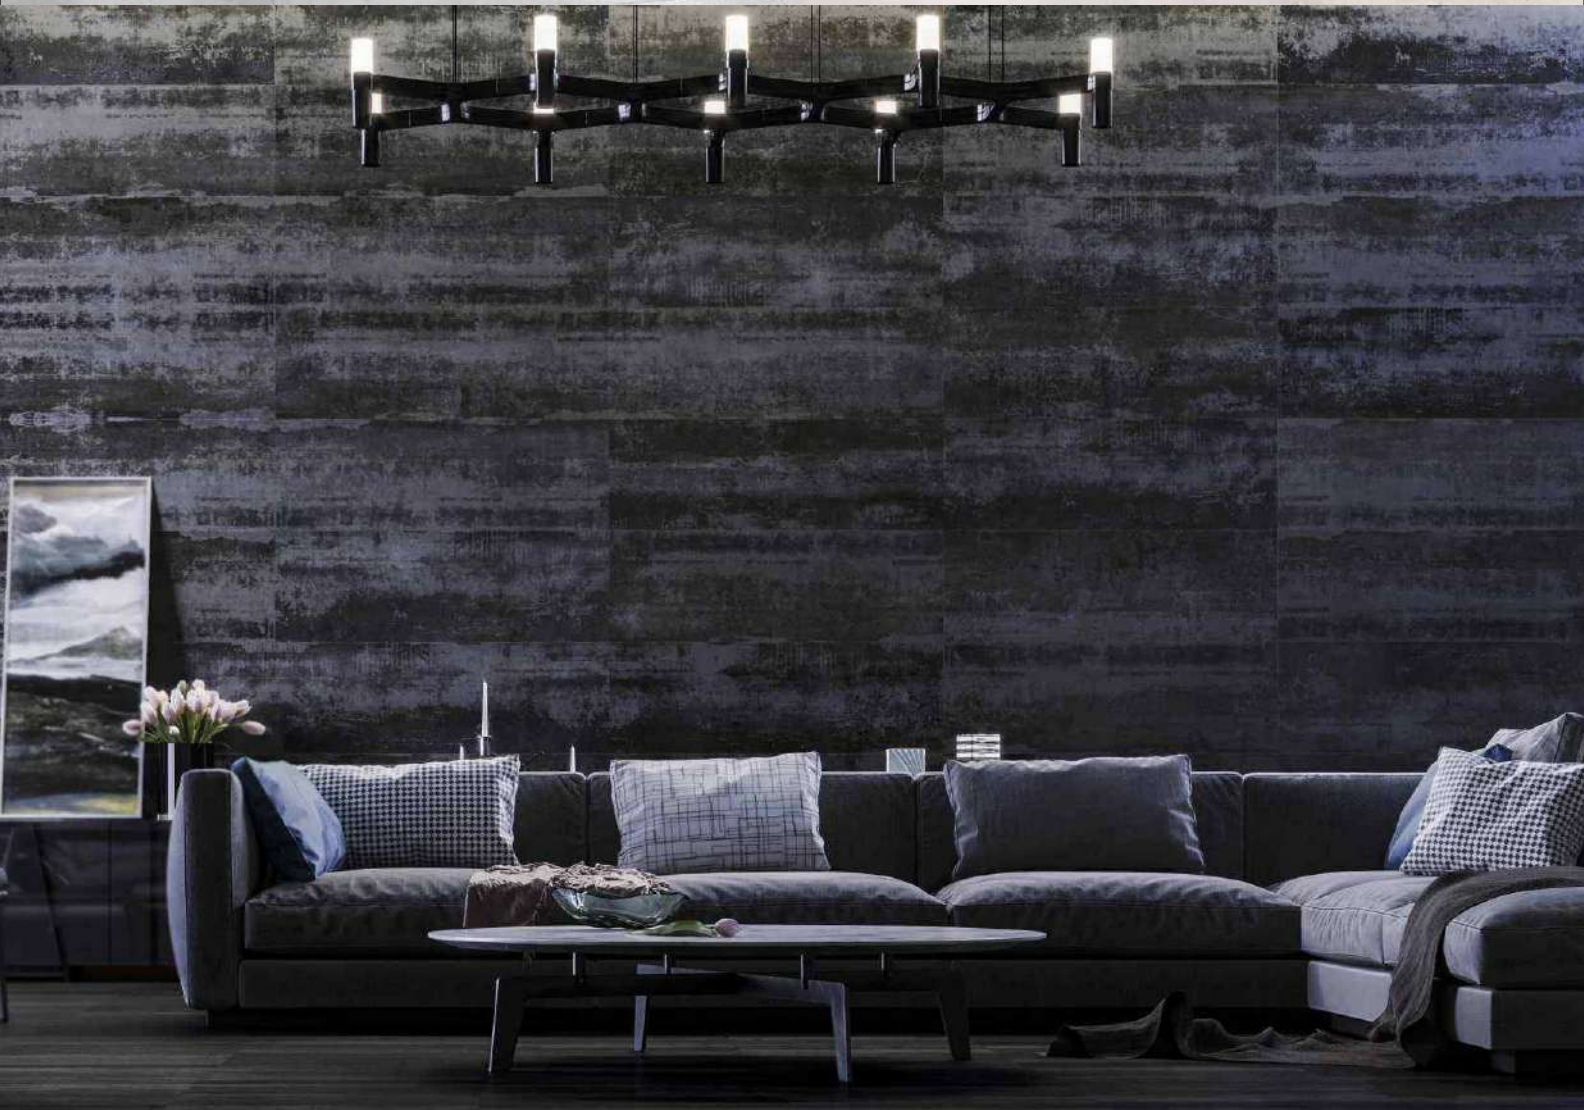

400 x 1200 Expression Marfil

400 x 1200 Expression Titanio

Packing	Ceramic	Rectified	Size/mm	Recommend	Finish	Pc/Box	M2/Box	Kg/Box
Expression	✓	✓	400 x 1200	Wall	Satin	2	1.44	21.00

SUNSET

400 x 1200 Sunset Gris