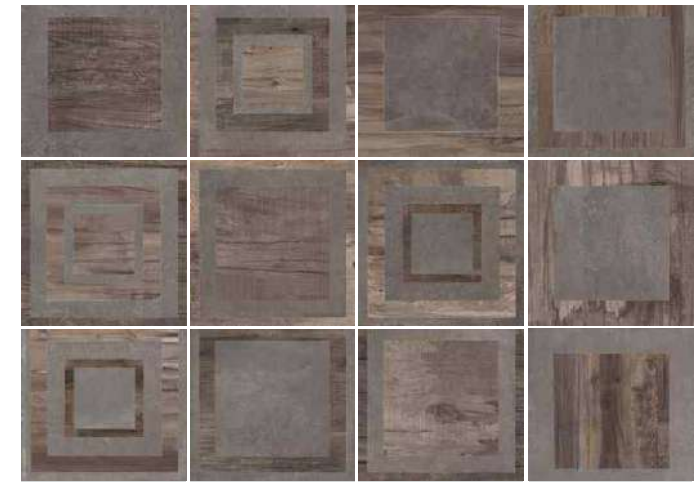

the spoon food & wine

Packing	Porcelain	Rectified	Size/mm	Recommend	Finish	Pc/Box	M2/Box	Kg/Box
Unika	✓	✓	600 x 600	Wall & Floor	Natural	3	1.08	23.00