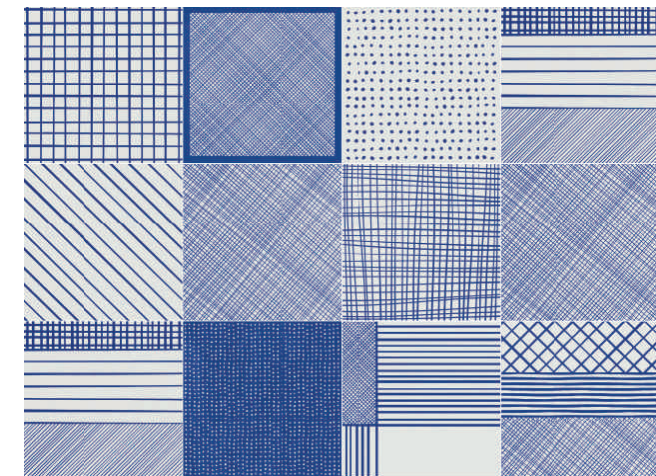

TEXTILE

Textile

TEXTILE

- 
 Water Absorption
0,5-10%
- 
 Thickness
9 mm
- 
 Frost Resistance
✓
- 
 Recommend
✓
- 
 Recommend
✓
- 
 WALL & FLOOR
✓
- 
 Slip Resistance
✓
- 
 Matt
✓
- 
 Polished
✓

Textile

 ITALY

216 x 216 Textile Green

Variation

216 x 216 Textile Blu

Variation

| Packing | Porcelain | Non Rectified | Size/mm | Pc/Box | M2/Box | Kg/Box |
|---------|-----------|---------------|-----------|--------|--------|--------|
| Textile | ✓ | ✓ | 216 x 216 | 28 | 1.40 | 25.00 |

Design Variation : 18 - 20 Patternns.