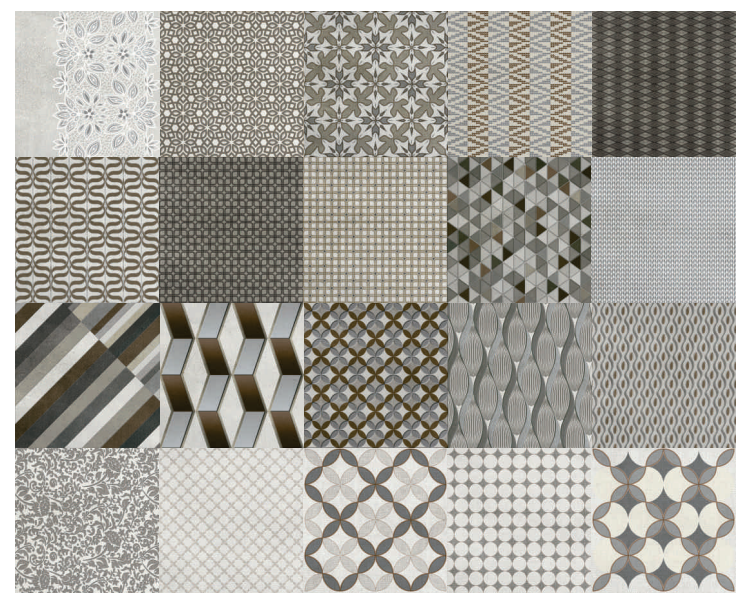

TRAME

- 
Water Absorption
 0,5-10%
- 
Thickness
 8 mm
- 
Frost Resistance
 ✓
- 
Recommend
 ✓
- 
Recommend
 ✓
- 
WALL FLOOR
 ✓
- 
Slip Resistance
 ✓
- 
Matt
 ✓

Trame

 ITALY

200 x 200 Juta Blanco

Variation

200 x 200 Juta Grigio

Variation

200 x 200 Trame Mix Color

Variation

Packing	Porcelain	Rectified	Size/mm	Pc/Box	M2/Box	Kg/Box
Juta	✓	✓	200 x 200	38	1.52	25.00
Trame Mix Color	✓	✓	200 x 200	38	1.52	25.00

Shade Variation : 5 Patterns in Basic Tile
www.andceramic.com

Design Variation : 20 - 22 Patterns.