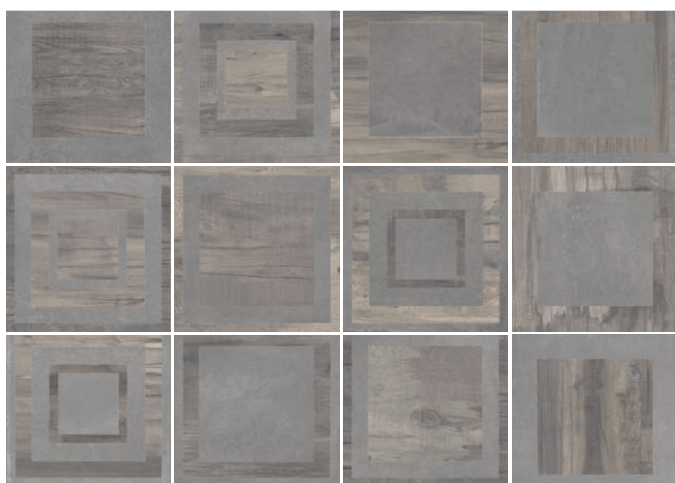

the spoon food & wine

UNIKA

Unika

600 x 600 Unika Game Ecrú

600 x 600 Unika Game Smoke

Packing	Vitrified Body	Non Rectified	Size/mm	Pc/Box	M2/Box	Kg/Box
Unika	✓	✓	600 x 600	3	1.08	22.00