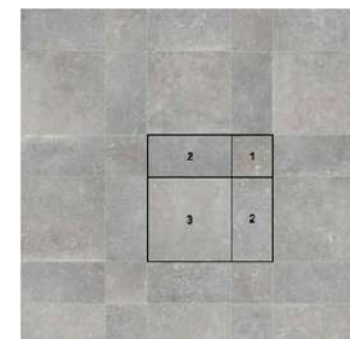

Runi Avorio 40x40

INSTALLATION LAYING PATTERN

Packing	Porcelain	Non-Rectified	Size/mm	Pc/Box	M2/Box	Kg/Box
Di Pietra	✓	✓	400 x 400	8	1.28	26.50
			400 x 200	13	1.04	20.80
			200 x 200	26	1.04	20.30

Design Variation - Multiple Variation
Shade Variation - Multiple Variation